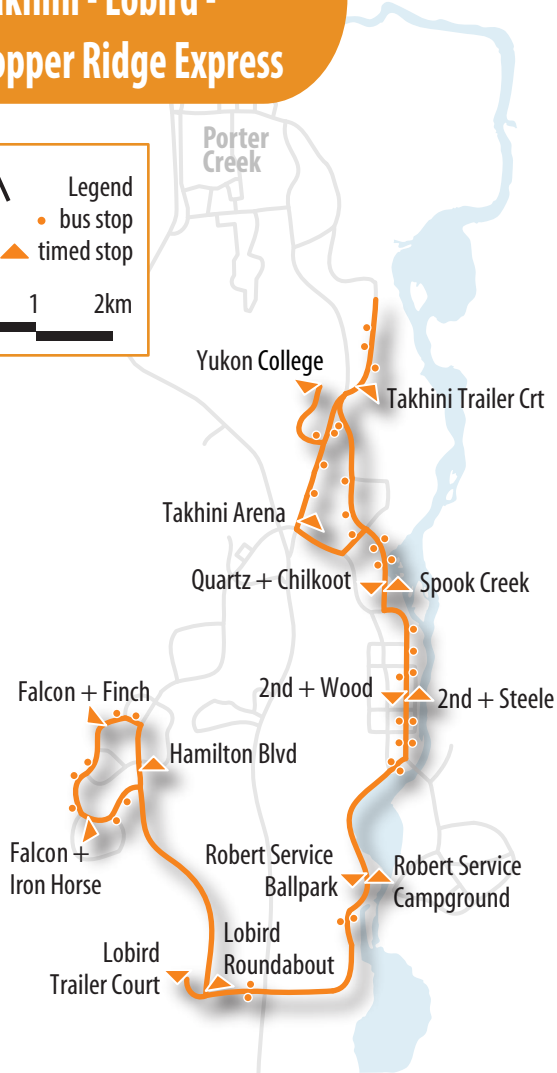

Route 5 Takhini - Lobird - Copper Ridge Express

Legend
● bus stop
▲ timed stop

0 1 2km

Route 5 Takhini - Yukon College

	Regular Bus Schedule		Peak Hours Additional Bus Service*			
	Monday to Friday		Monday to Friday Morning	Monday to Friday Evening	College	Saturday
northbound	every hour from	drop-off only	every hour from	every hour from		every hour from
2nd + Steele	7:10 am to 9:10 pm	10:20 pm	7:40 to 9:40 am	3:40 to 6:40 pm	9:40 pm	8:10 am to 7:10 pm
Spook Creek	7:13 am to 9:13 pm		7:43 to 9:43 am	3:43 to 6:43 pm	9:43 pm	8:13 am to 7:13 pm
Takhini Arena	7:15 am to 9:15 pm		7:45 to 9:45 am	3:45 to 6:45 pm	9:45 pm	8:15 am to 7:15 pm
College	7:20 am to 9:20 pm		7:50 to 9:50 am	3:50 to 6:50 pm	10:00 pm	8:20 am to 7:20 pm
Takhini Trailer Court	7:23 am to 9:23 pm		7:53 to 9:53 am	3:53 to 6:53 pm	10:03 pm	8:23 am to 7:23 pm
Quartz + Chilkoat	7:29 am to 9:29 pm		7:59 to 9:59 am	3:59 to 6:59 pm	10:15 pm	8:29 am to 7:29 pm
2nd + Wood	7:32 am to 9:32 pm		8:02 to 10:02 am	4:02 to 7:02 pm	10:18 pm	8:32 am to 7:32 pm

Route 5 Lobird - Copper Ridge Express

	Regular Bus Schedule		Peak Hours Additional Bus Service*		
	Monday to Friday		Monday to Friday Morning	Monday to Friday Evening	Saturday
southbound	every hour from	drop-off only	every hour from	every hour from	every hour from
2nd + Wood	6:40 am to 8:40 pm	10:20 pm	8:10 to 10:10 am	4:10 to 7:10 pm	7:40 am to 6:40 pm
Robert Service Ballpark	6:43 am to 8:43 pm		8:13 to 10:13 am	4:13 to 7:13 pm	7:43 am to 6:43 pm
Lobird Roundabout	6:47 am to 8:47 pm		8:17 to 10:17 am	4:17 to 7:17 pm	7:47 am to 6:47 pm
Hamilton Blvd	6:50 am to 8:50 pm		8:20 to 10:20 am	4:20 to 7:20 pm	7:50 am to 6:50 pm
Falcon + Finch	6:52 am to 8:52 pm		8:22 to 10:22 am	4:22 to 7:22 pm	7:52 am to 6:52 pm
Falcon + Iron Horse	6:54 am to 8:54 pm		8:24 to 10:24 am	4:24 to 7:24 pm	7:54 am to 6:54 pm
Lobird Trailer Court	6:58 am to 8:58 pm		8:28 to 10:28 am	4:28 to 7:28 pm	7:58 am to 6:58 pm
Robert Service Campground	7:02 am to 9:02 pm		8:32 to 10:32 am	4:32 to 7:32 pm	8:02 am to 7:02 pm
2nd + Steele	7:05 am to 9:05 pm		8:35 to 10:35 am	4:35 to 7:35 pm	8:05 am to 7:05 pm

* Route 5 runs a regular once-an-hour schedule weekdays and Saturday. Additional buses run weekday mornings, evenings. The 10:20pm bus is drop-off only. No buses run on Sunday.