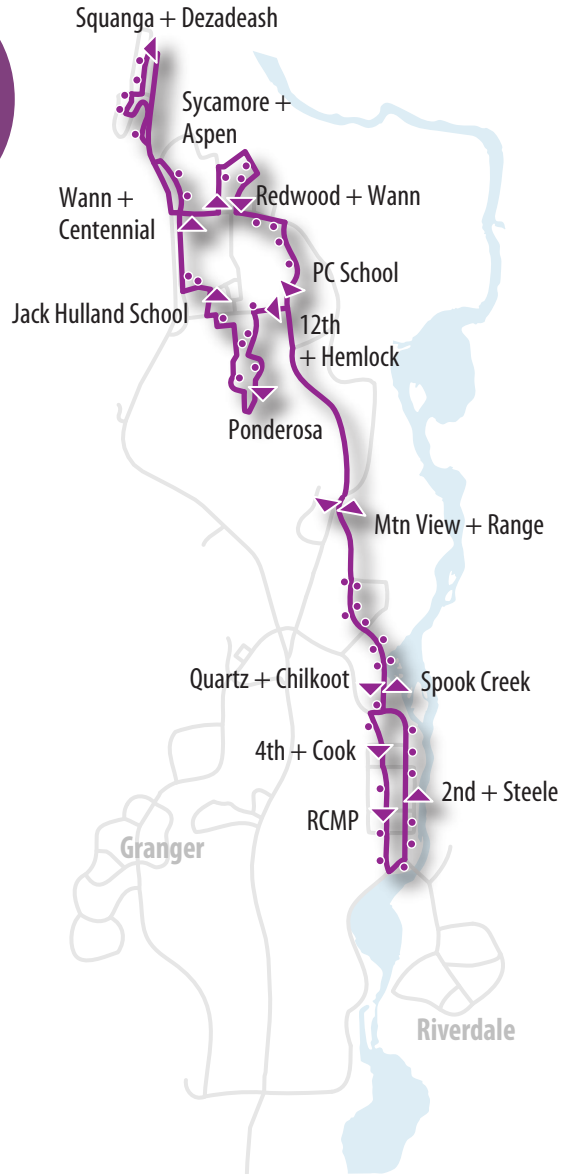

Route 4 Porter Creek - Crestview

Route 4 Porter Creek - Crestview

Regular Bus Schedule

	Monday to Friday		Saturday
northbound	every hour from	drop-off only	every hour from
2nd + Steele	7:00 am to 9:00 pm	10:20 pm	7:00 am to 7:00 pm
Spook Creek	7:03 am to 9:03 pm		7:03 am to 7:03 pm
Mtn View + Range	7:06 am to 9:06 pm		7:06 am to 7:06 pm
12th + Hemlock	7:08 am to 9:08 pm		7:08 am to 7:08 pm
Ponderosa	7:10 am to 9:10 pm		7:10 am to 7:10 pm
Jack Hulland School	7:13 am to 9:13 pm		7:13 am to 7:13 pm
Wann + Centennial	7:15 am to 9:15 pm		7:15 am to 7:15 pm
Squanga + Dezadeash	7:20 am to 9:20 pm		7:20 am to 7:20 pm
Sycamore + Aspen	7:25 am to 9:25 pm		7:25 am to 7:25 pm
Redwood + Wann	7:28 am to 9:28 pm		7:28 am to 7:28 pm
Porter Creek School	7:31 am to 9:31 pm		7:31 am to 7:31 pm
Mtn View + Range	7:34 am to 9:34 pm		7:34 am to 7:34 pm
Quartz + Chilkoote	7:37 am to 9:37 pm		7:37 am to 7:37 pm
4th + Cook	7:39 am to 9:39 pm		7:39 am to 7:39 pm
RCMP	7:40 am to 9:40 pm		7:40 am to 7:40 pm
2nd + Steele	7:44 am to 9:44 pm		7:44 am to 7:44 pm

* Route 4 runs a regular once-an-hour schedule weekdays and Saturday.
 10:20pm bus is drop-off only.
 No buses run on Sunday.