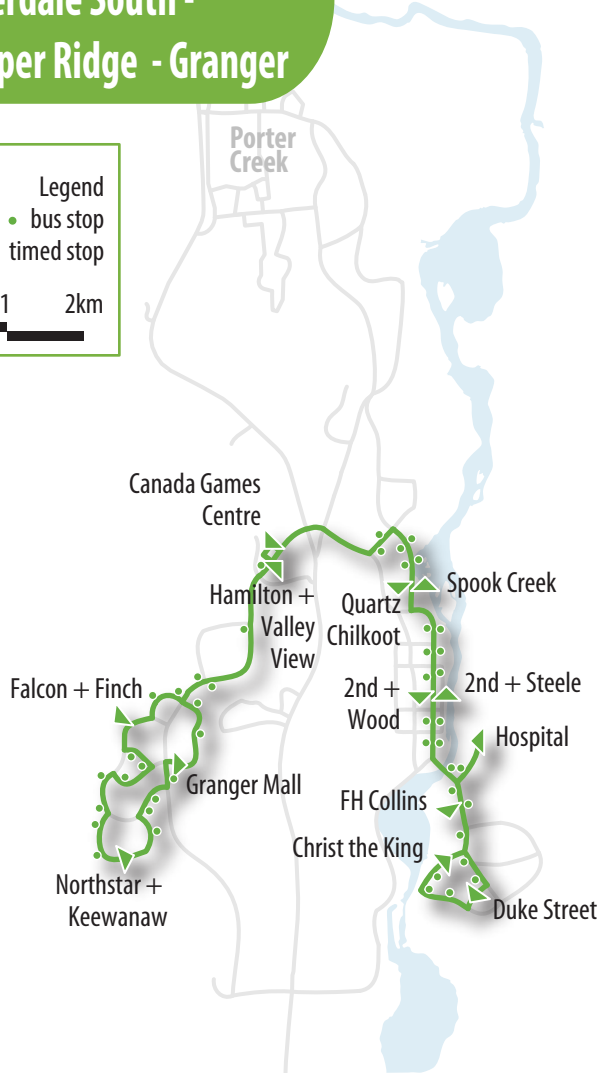

Route 2 Riverdale South - Copper Ridge - Granger

Legend
 ● bus stop
 ▲ timed stop

0 1 2km

Route 2 Copper Ridge - Granger

	Regular Bus Schedule		Peak Hours Additional Bus Service*	
	Monday to Friday		Monday to Friday	Saturday
northbound	every hour from	drop-off only	Morning	every hour from
2nd + Steele	7:20 am to 9:20 pm	10:20 pm	7:40 am	7:20 am to 7:20 pm
Spook Creek	7:23 am to 9:23 pm		7:43 am	7:23 am to 7:23 pm
Canada Games Centre	7:29 am to 9:29 pm		7:49 am	7:29 am to 7:29 pm
Falcon + Finch	7:33 am to 9:33 pm		7:53 am	7:33 am to 7:33 pm
Northstar + Keewanaw	7:38 am to 9:38 pm		7:58 am	7:38 am to 7:38 pm
Granger Mall	7:40 am to 9:40 pm		8:00 am	7:40 am to 7:40 pm
Hamilton + Valley View	7:45 am to 9:45 pm		8:05 am	7:45 am to 7:45 pm
Quartz + Chilkoot	7:49 am to 9:49 pm		8:09 am	7:49 am to 7:49 pm
2nd + Wood	7:51 am to 9:51 pm		8:11 am	7:51 am to 7:51 pm

Route 2 Riverdale South

	Regular Bus Schedule		Peak Hours Additional Bus Service*		Saturday
	Monday to Friday		Monday to Friday	Monday to Friday	
southbound	every hour from	drop-off only	Morning	Afternoon	every hour from
2nd + Wood	7:00 am to 10:00 pm	10:20 pm	7:20, 8:20 am	3:20 pm	7:00 am to 7:00 pm
FH Collins	7:03 am to 10:03 pm		7:23, 8:23 am	3:23 pm	7:03 am to 7:03 pm
Duke Street	7:05 am to 10:05 pm		7:25, 8:25 am	3:25 pm	7:05 am to 7:05 pm
Christ The King	7:08 am to 10:08 pm		7:28, 8:28 am	3:28 pm	7:08 am to 7:08 pm
Hospital	7:11 am to 10:11 pm		7:31, 8:31 am	3:31 pm	7:11 am to 7:11 pm
2nd + Steele	7:14 am to 10:14 pm		7:34, 8:34 am	3:34 pm	7:14 am to 7:14 pm

* Route 2 runs a regular once-an-hour schedule weekdays and Saturday. Additional buses run weekday mornings, afternoons. The 10:20pm bus is drop-off only. No Sunday buses.