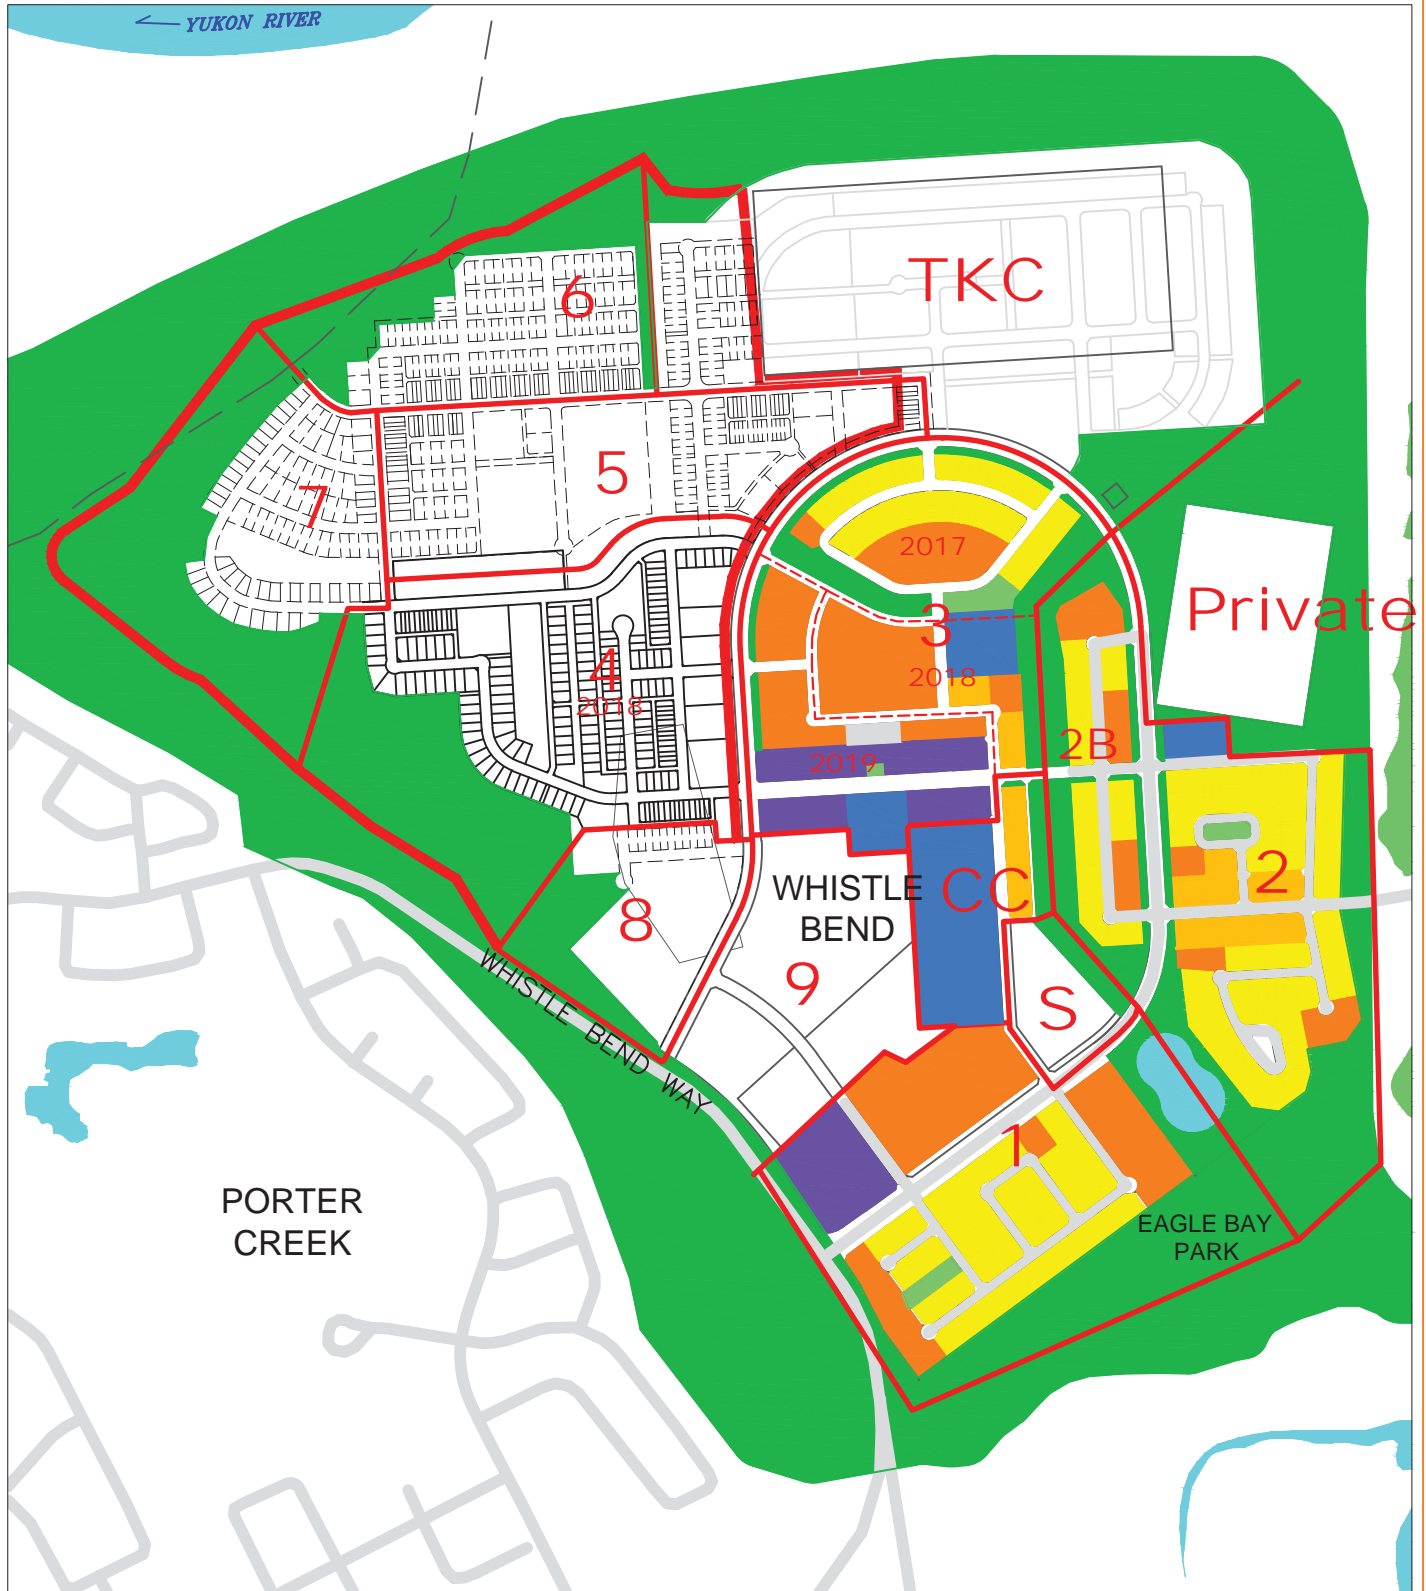

# Existing Zoning

0 100 200m

CITY OF WHITEHORSE  
BYLAW 2016-25  
APPENDIX 'B'

A Bylaw to amend the zoning in Whistle Bend

### LEGEND

 SUBJECT AREA