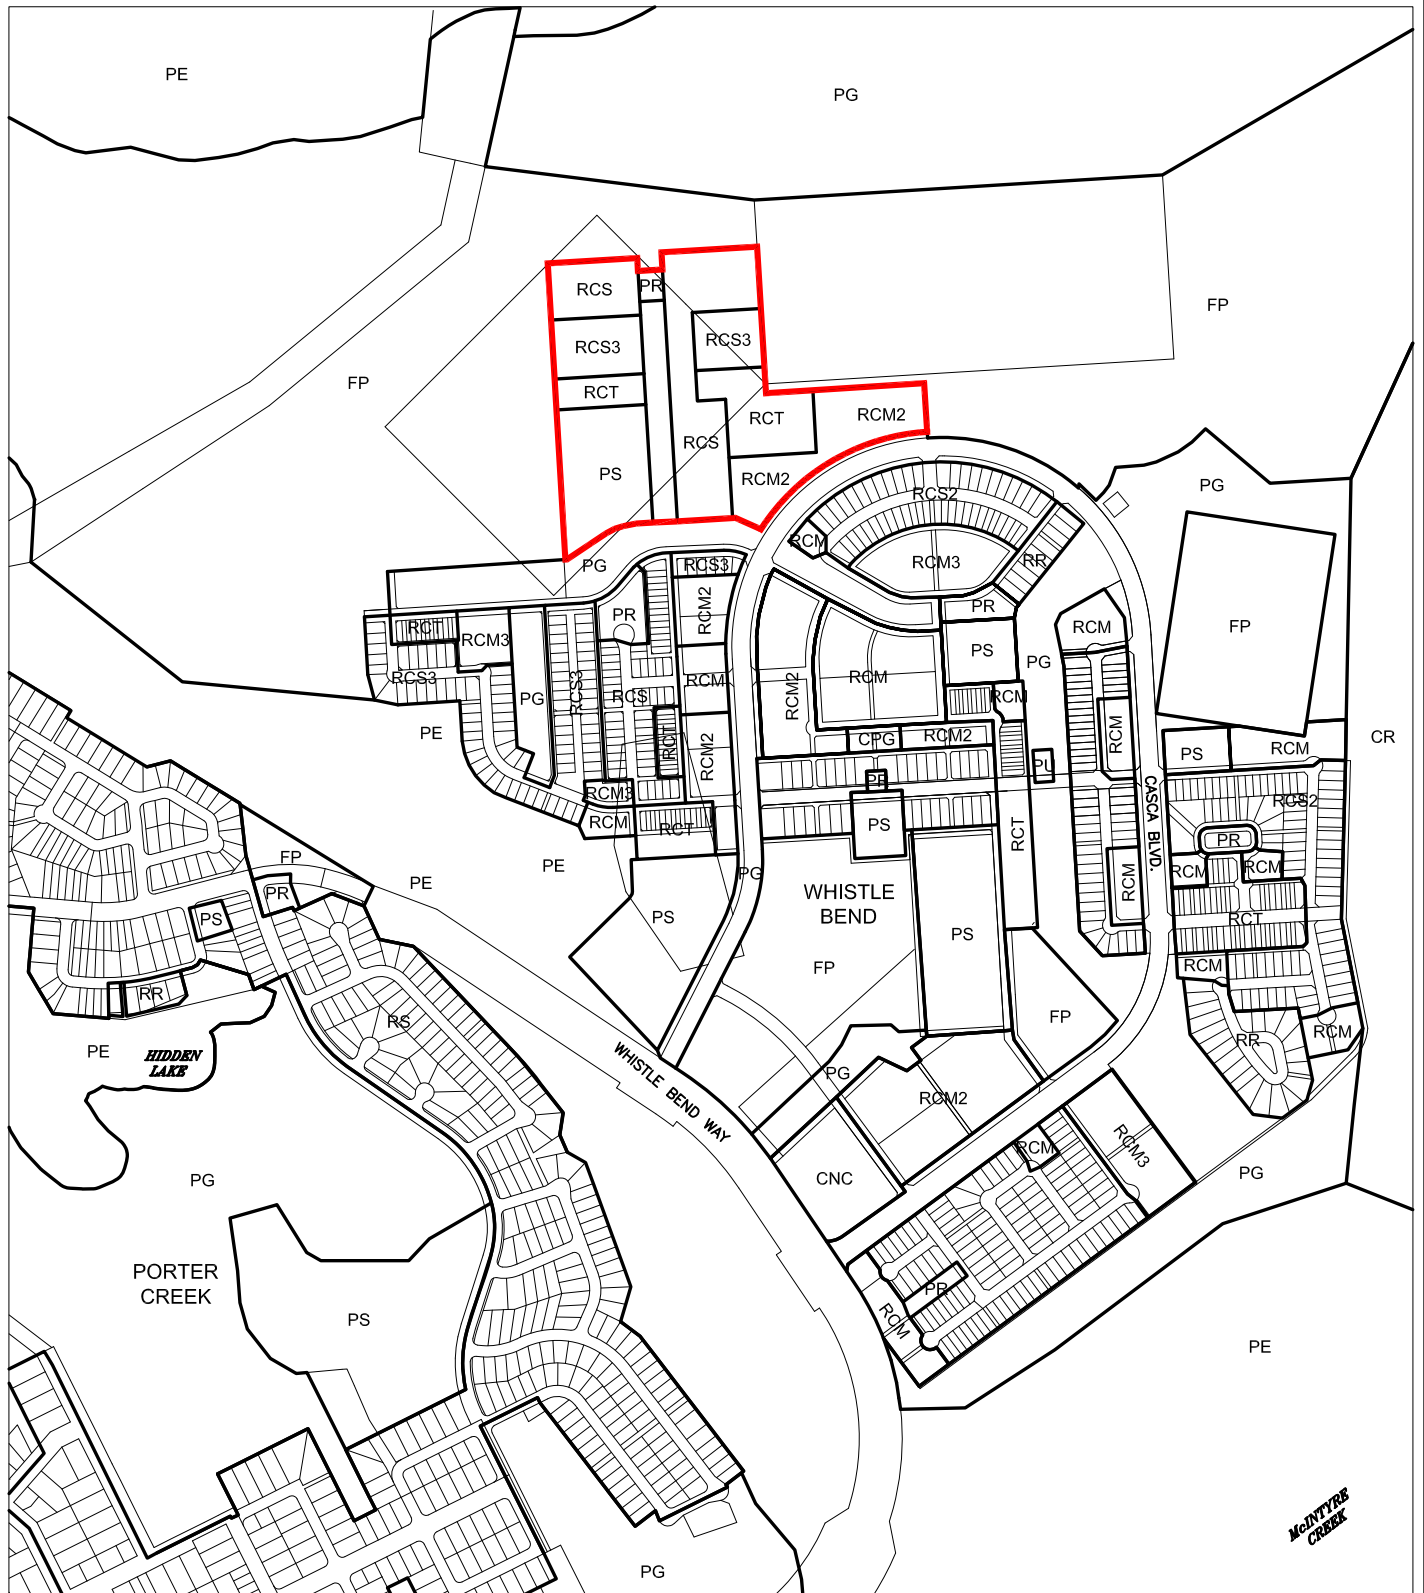

Proposed Zoning

0 100 200m

CITY OF WHITEHORSE
BYLAW 2017-34
APPENDIX 'A'

Bylaw 2017-34
A bylaw to implement the zoning for Whistle Bend phase 5.

LEGEND

 SUBJECT AREA