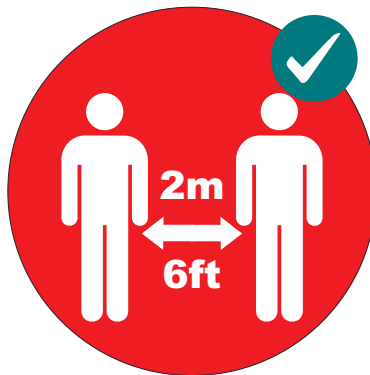

Coca-Cola Fieldhouse & Powerade Flexihall

Capacity: 10 people per third

Ask at reception for an activity monitor to meet you in front of fieldhouse or flexihall for **equipment pickup**.

Keep a **safe distance of 2 meters** between yourself and others.

Capacity: 10 people per third

Come **dressed in your workout clothes**. Leave valuables and extra gear at home.

Equipment pickup location is at front of Flexihall.

Soccer /Basketball **skills and drills only**. Games are not permitted.

Wristband required to access space.

Keep a **safe distance of 2 meters** between yourself and others.

Limit your time to 1 hour if you see others waiting to enjoy the activity.

Thank you for your patience as we begin to reopen