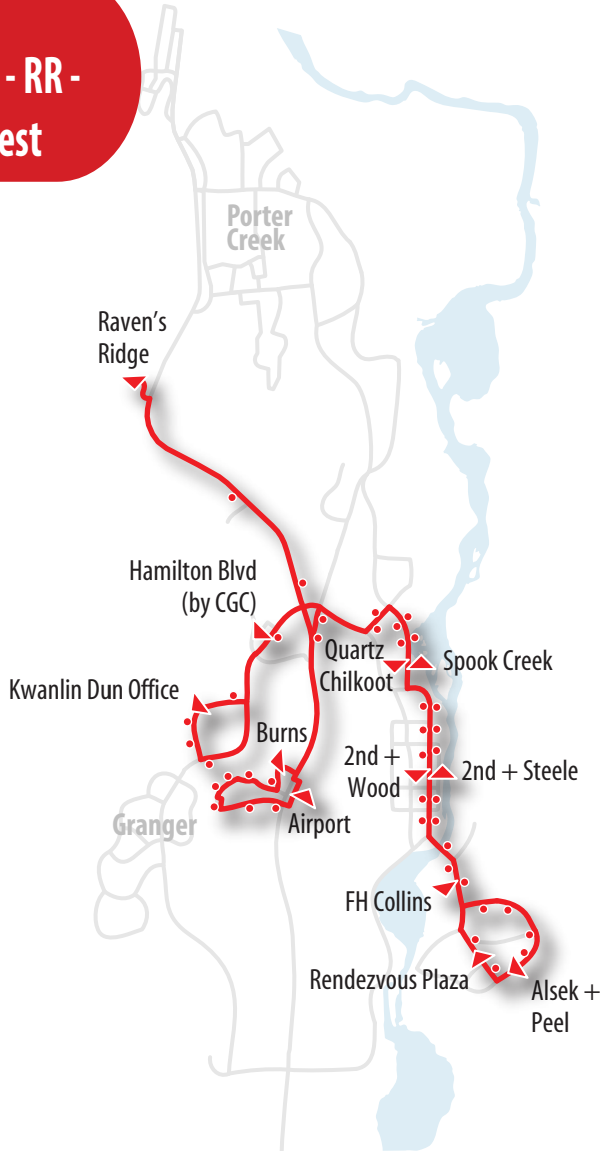

Route 3 Riverdale North - RR - McIntyre - Hillcrest

Legend
 ● bus stop
 ▲ timed stop

0 1 2km

Route 3 RR - McIntyre - Hillcrest

Regular Bus Schedule

	Monday to Friday		Saturday
northbound	every hour from	drop-off only	every hour from
2nd + Steele	6:55 am to 8:55 pm	10:20 pm	7:55 am to 6:55 pm
Spook Creek	6:58 am to 8:58 pm		7:58 am to 6:58 pm
Raven's Ridge	7:05 am to 9:05 pm		8:05 am to 7:05 pm
Hamilton Blvd by CGC	7:09 am to 9:09 pm		8:09 am to 7:09 pm
Kwanlin Dun Office	7:11 am to 9:11 pm		8:11 am to 7:11 pm
Burns Road	7:17 am to 9:17 pm		8:17 am to 7:17 pm
Airport	7:22 am to 9:22 pm		8:22 am to 7:22 pm
Quartz + Chilkoot	7:28 am to 9:28 pm		8:28 am to 7:28 pm
2nd + Wood	7:31 am to 9:31 pm		8:31 am to 7:31 pm

Route 3 Riverdale North

Regular Bus Schedule

	Monday to Friday		Saturday
southbound	every hour from	drop-off only	every hour from
2nd + Wood	6:40 am to 8:40 pm	10:20 pm	7:40 am to 6:40 pm
FH Collins	6:43 am to 8:43 pm		7:43 am to 6:43 pm
Alsek + Peel	6:46 am to 8:46 pm		7:46 am to 6:46 pm
Rendezvous Plaza	6:47 am to 8:47 pm		7:47 am to 6:47 pm
2nd + Steele	6:51 am to 8:51 pm		7:51 am to 6:51 pm

* Route 3 runs a regular once-an-hour schedule weekdays and Saturday. The 10:20pm bus is drop-off only. No buses run on Sunday.