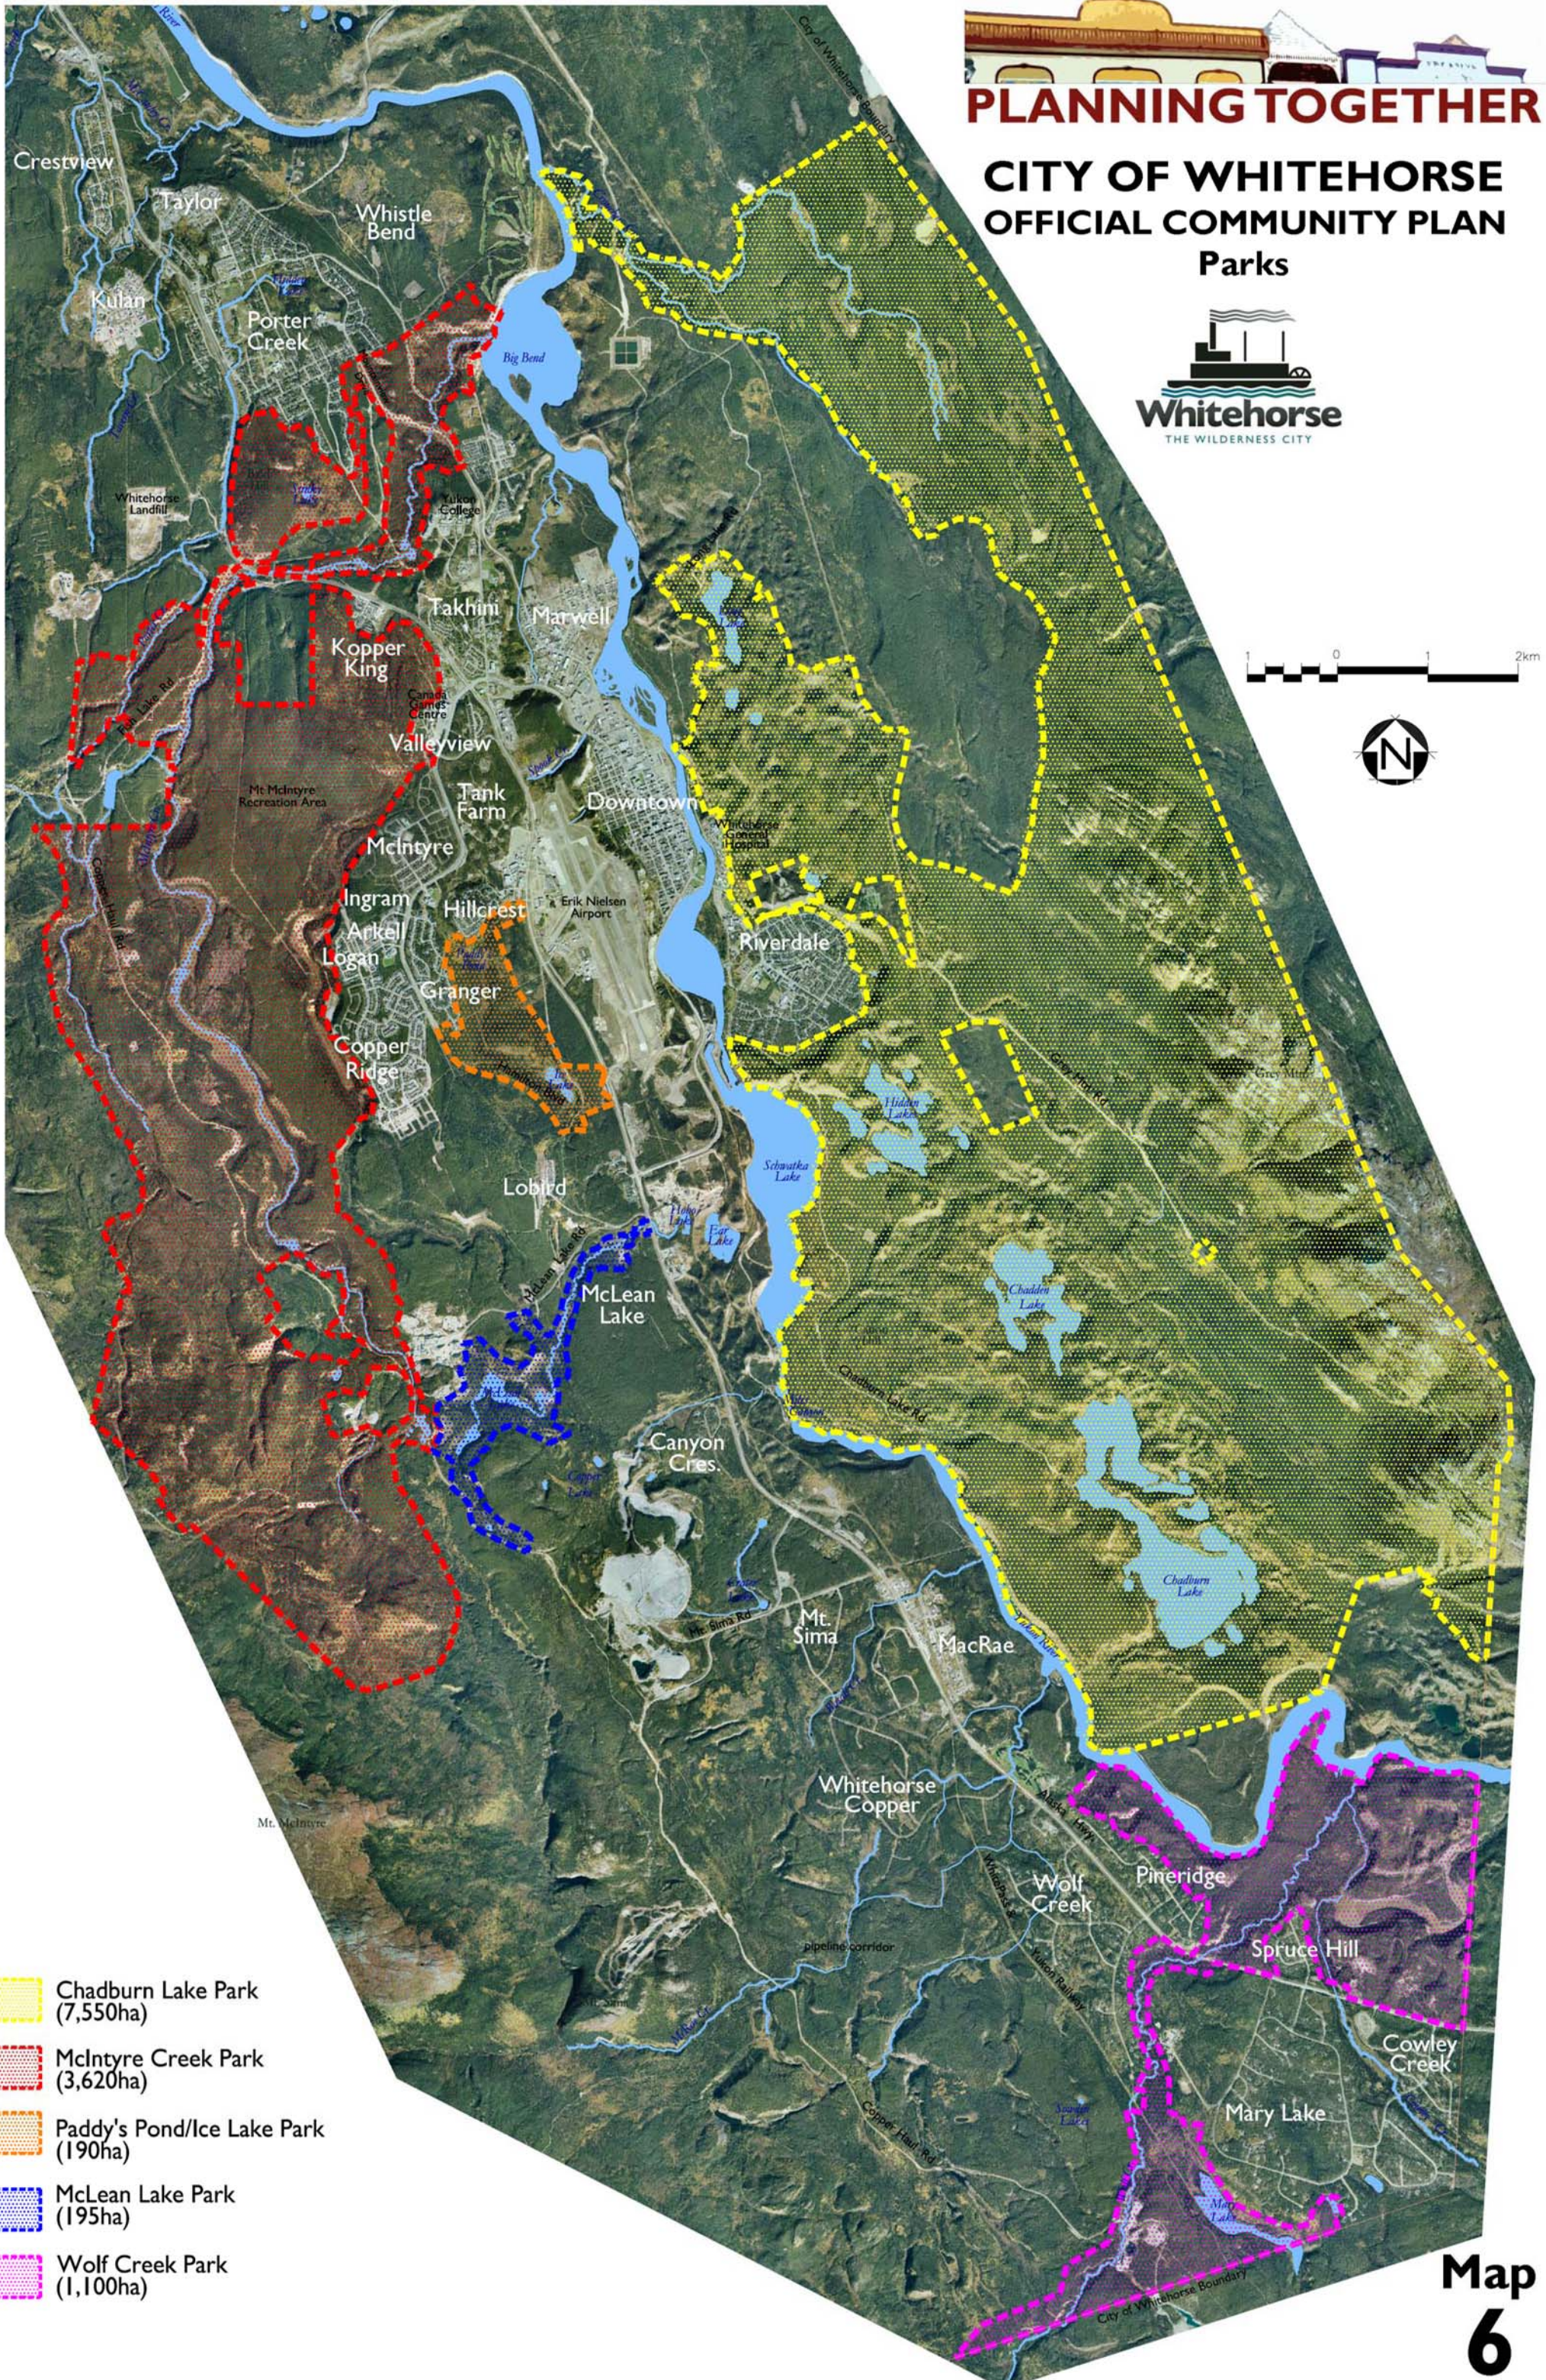

PLANNING TOGETHER

**CITY OF WHITEHORSE
OFFICIAL COMMUNITY PLAN
Parks**

-  Chadburn Lake Park (7,550ha)
-  McIntyre Creek Park (3,620ha)
-  Paddy's Pond/Ice Lake Park (190ha)
-  McLean Lake Park (195ha)
-  Wolf Creek Park (1,100ha)