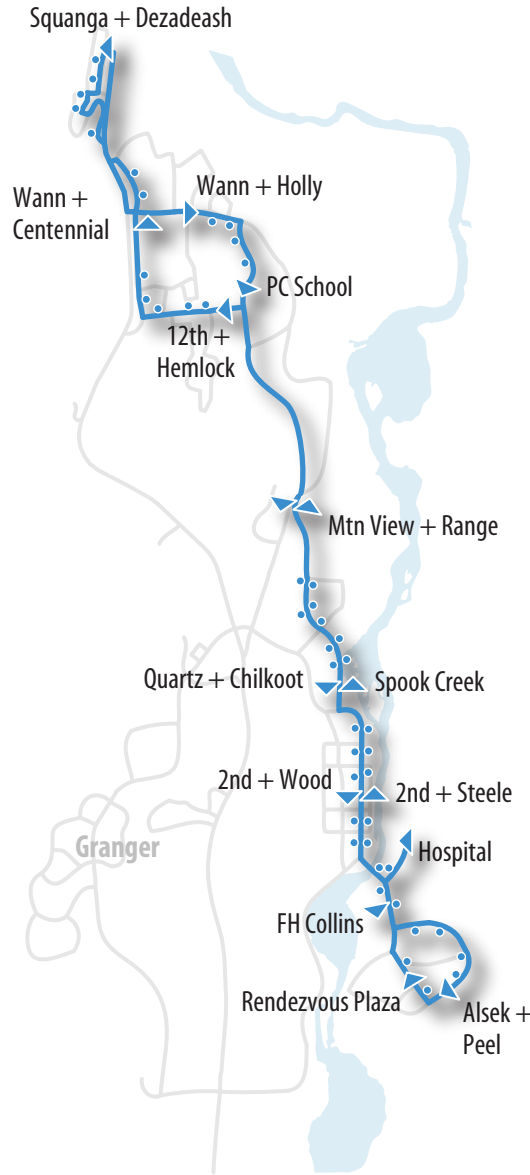

# Route 1 Riverdale North - Porter Creek Express

## Route 1 Porter Creek Express

## Route 1 Riverdale North

### Regular Bus Schedule

	Monday to Friday	Saturday
southbound	every hour from	no service
2nd + Wood	6:20 am to 6:20 pm	
FH Collins	6:23 am to 6:23 pm	
Alsek + Peel	6:26 am to 6:26 pm	
Rendezvous Plaza	6:27 am to 6:27 pm	
Hospital	6:30 am to 6:30 pm	
2nd + Steele	6:32 am to 6:32 pm	