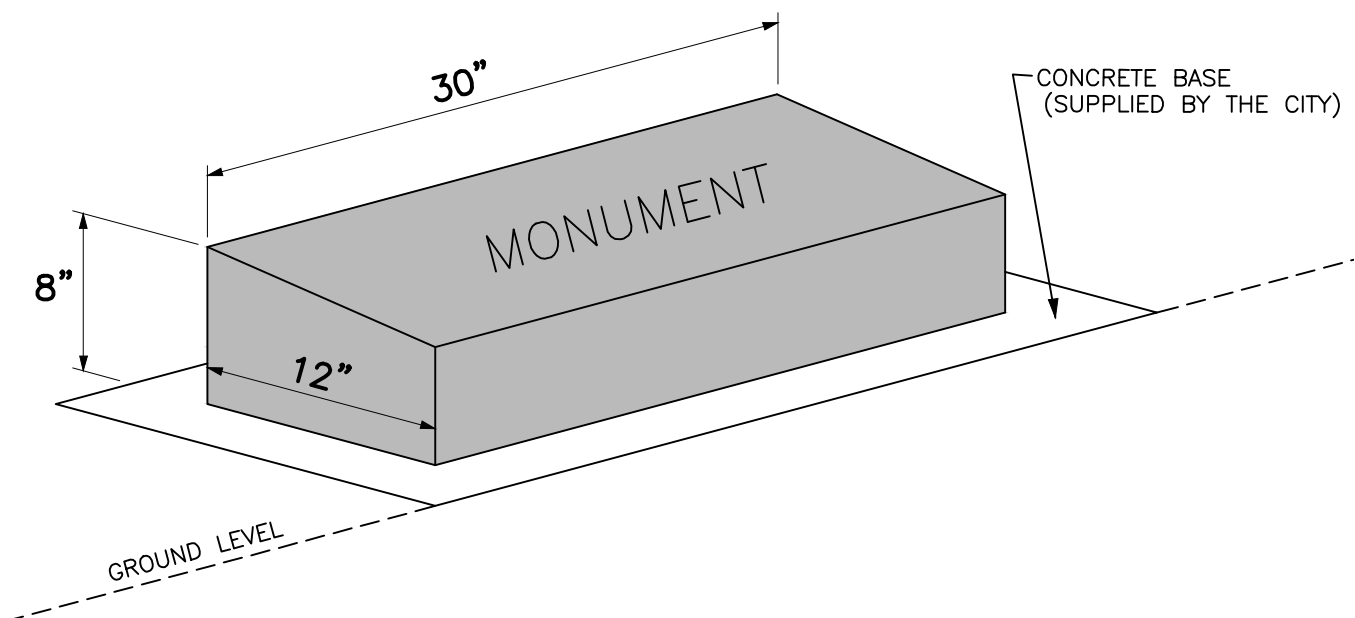

MEMORIAL MONUMENTS
GREY MOUNTAIN CEMETERY

Cemeteries Bylaw 2003-09:

- #26. The dimensions of a regular monument shall not exceed 20cm (8") in height, 75cm (30") in width and 30cm (12") in depth unless prior approval has been obtained from the Manager.
- #27. The cost for the placement of a regular size monument shall be included in the purchase of the plot. Oversized monuments shall be subject to approval and charges as specified in the Fees and Charges Bylaw.