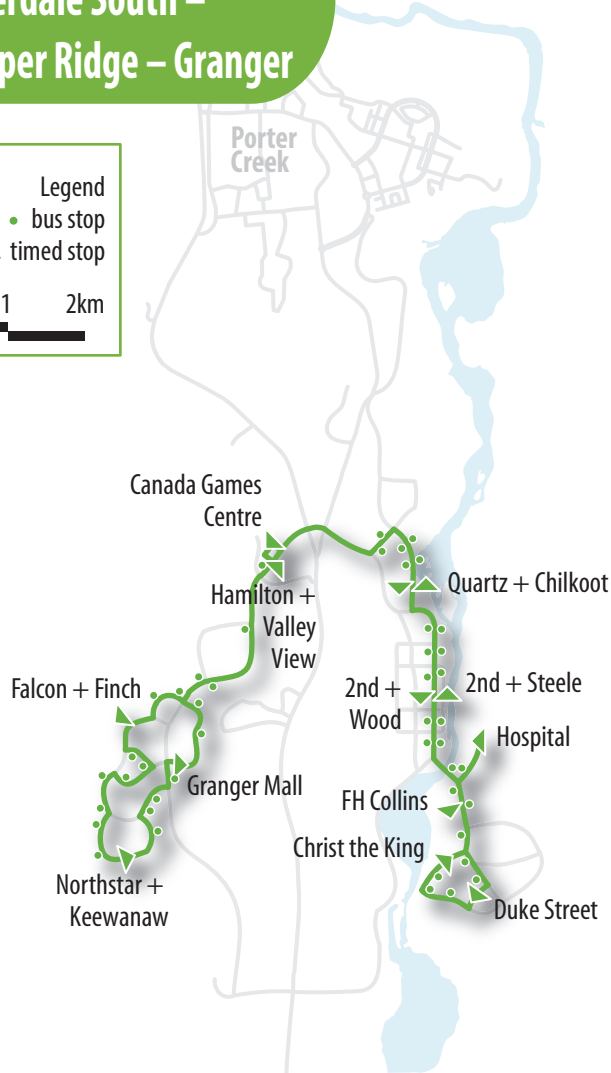

Route 2 Riverdale South – Copper Ridge – Granger

Route 2 Copper Ridge - Granger

Regular Bus Schedule

Weekdays

northbound every hour from drop-off only

2nd + Steele 7:20 am to 9:20 pm 10:20 pm

Quartz + Chilkoote 7:23 am to 9:23 pm

Canada Games Centre 7:29 am to 9:29 pm

Falcon + Finch 7:33 am to 9:33 pm

Northstar + Keewanaw 7:38 am to 9:38 pm

Granger Mall 7:40 am to 9:40 pm

Hamilton + Valley View 7:45 am to 9:45 pm

Quartz + Chilkoote 7:49 am to 9:49 pm

Route 2 Riverdale South

Regular Bus Schedule

Weekdays

southbound every hour from drop-off only

2nd + Wood 7:00 am to 10:00 pm 10:20 pm

FH Collins 7:03 am to 10:03 pm

Duke Street 7:05 am to 10:05 pm

Christ The King 7:08 am to 10:08 pm

7:08 am to 7:08 pm

7:11 am to 7:11 pm

7:14 am to 7:14 pm

* Route 2 runs a regular once-an-hour schedule.

Additional buses run weekday mornings, afternoons.

The 10:20pm bus is drop-off only.