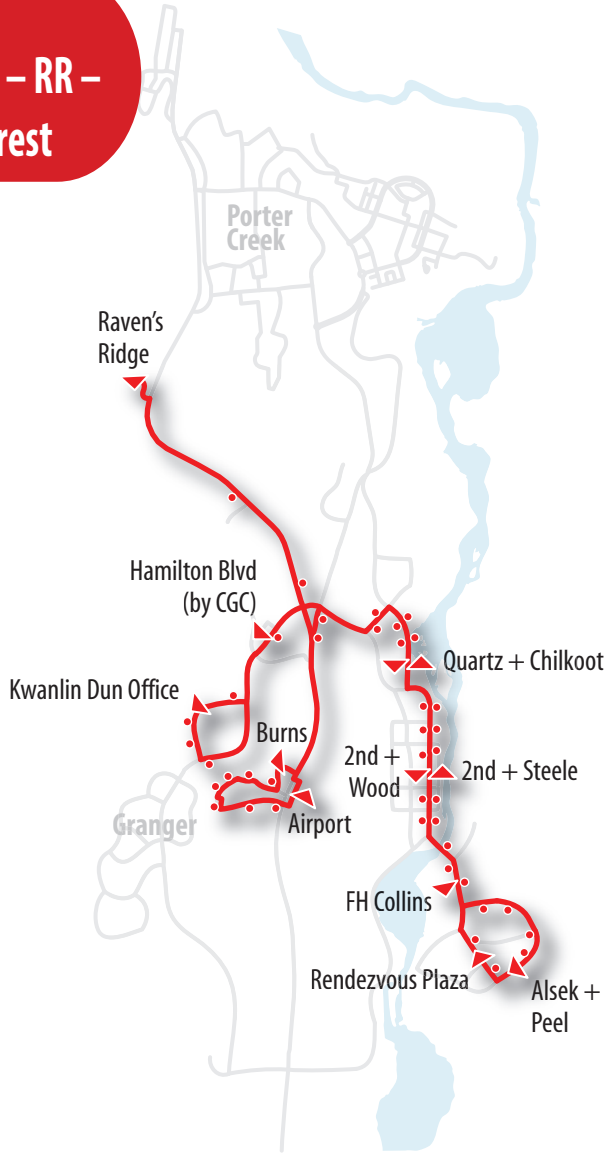

Route 3 Riverdale North – RR – McIntyre – Hillcrest

Legend
 ● bus stop
 ▲ timed stop

0 1 2km

Route 3 RR - McIntyre - Hillcrest

Regular Bus Schedule

	Weekdays		Weekends
northbound	every hour from	drop-off only	every hour from
2nd + Steele	6:55 am to 8:55 pm	10:20 pm	7:55 am to 6:55 pm
Quartz + Chilkoat	6:58 am to 8:58 pm		7:58 am to 6:58 pm
Raven's Ridge	7:05 am to 9:05 pm		8:05 am to 7:05 pm
Hamilton Blvd by CGC	7:09 am to 9:09 pm		8:09 am to 7:09 pm
Kwanlin Dun Office	7:11 am to 9:11 pm		8:11 am to 7:11 pm
Burns Road	7:17 am to 9:17 pm		8:17 am to 7:17 pm
Airport	7:22 am to 9:22 pm		8:22 am to 7:22 pm
Quartz + Chilkoat	7:28 am to 9:28 pm		8:28 am to 7:28 pm
2nd + Wood	7:31 am to 9:31 pm		8:31 am to 7:31 pm

Route 3 Riverdale North

Regular Bus Schedule

	Weekdays		Weekends
southbound	every hour from	drop-off only	every hour from
2nd + Wood	6:40 am to 8:40 pm	10:20 pm	7:40 am to 6:40 pm
FH Collins	6:43 am to 8:43 pm		7:43 am to 6:43 pm
Alsek + Peel	6:46 am to 8:46 pm		7:46 am to 6:46 pm
Rendezvous Plaza	6:47 am to 8:47 pm		7:47 am to 6:47 pm
2nd + Steele	6:51 am to 8:51 pm		7:51 am to 6:51 pm

* Route 3 runs a regular once-an-hour schedule.
 The 10:20pm bus is drop-off only.