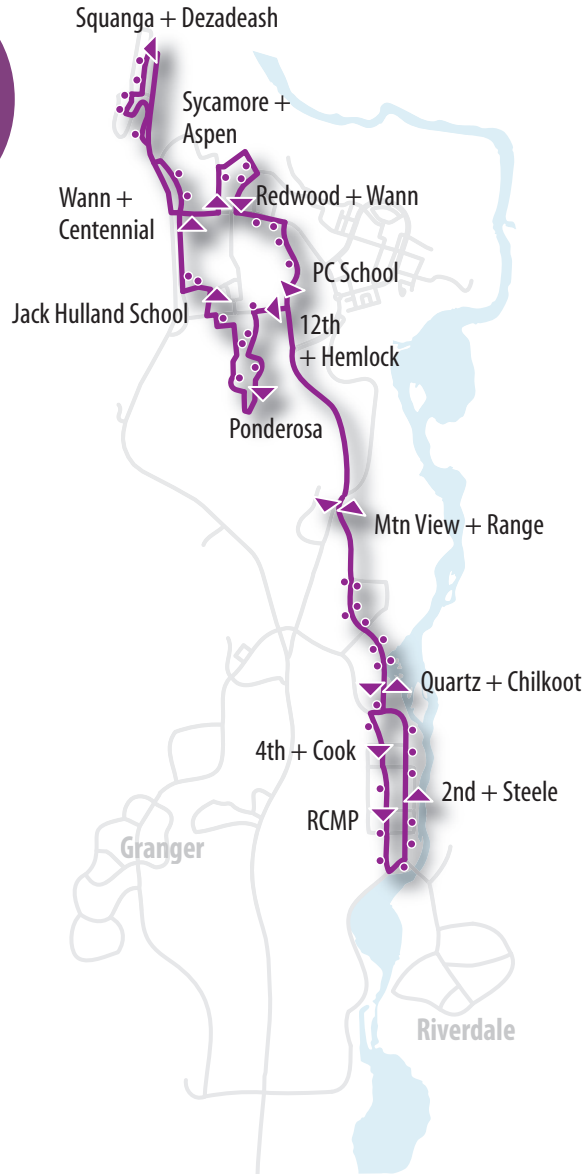

Route 4 Porter Creek – Crestview

Route 4 Porter Creek - Crestview

Regular Bus Schedule

	Weekdays		Weekends
	northbound	drop-off only	every hour from
2nd + Steele	7:00 am to 9:00 pm	10:20 pm	7:00 am to 7:00 pm
Quartz + Chilkoot	7:03 am to 9:03 pm		7:03 am to 7:03 pm
Mtn View + Range	7:06 am to 9:06 pm		7:06 am to 7:06 pm
12th + Hemlock	7:08 am to 9:08 pm		7:08 am to 7:08 pm
Ponderosa	7:10 am to 9:10 pm		7:10 am to 7:10 pm
Jack Hulland School	7:13 am to 9:13 pm		7:13 am to 7:13 pm
Wann + Centennial	7:15 am to 9:15 pm		7:15 am to 7:15 pm
Squanga + Dezadeash	7:20 am to 9:20 pm		7:20 am to 7:20 pm
Sycamore + Aspen	7:25 am to 9:25 pm		7:25 am to 7:25 pm
Redwood + Wann	7:28 am to 9:28 pm		7:28 am to 7:28 pm
Porter Creek School	7:31 am to 9:31 pm		7:31 am to 7:31 pm
Mtn View + Range	7:34 am to 9:34 pm		7:34 am to 7:34 pm
Quartz + Chilkoot	7:37 am to 9:37 pm		7:37 am to 7:37 pm
4th + Cook	7:39 am to 9:39 pm		7:39 am to 7:39 pm
RCMP	7:40 am to 9:40 pm		7:40 am to 7:40 pm
2nd + Steele	7:44 am to 9:44 pm		7:44 am to 7:44 pm

* Route 4 runs a regular once-an-hour schedule.
 10:20pm bus is drop-off only.