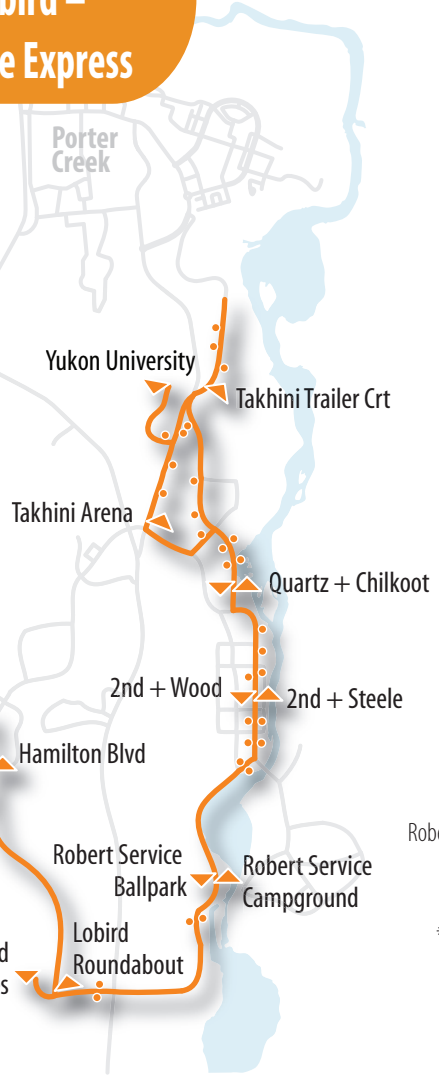

Route 5 Takhini – Lobird – Copper Ridge Express

Legend
● bus stop
▲ timed stop

0 1 2km

City of Whitehorse Transit

Route 5 Takhini - Yukon University

	Regular Bus Schedule		Peak Hours Additional Bus Service*			
	Weekdays		Weekdays Morning	Weekdays Evening	Yukon University	Weekends
	northbound	drop-off only	every hour from	every hour from	every hour from	every hour from
2nd + Steele	7:10 am to 9:10 pm	10:20 pm	7:40 to 9:40 am	3:40 to 6:40 pm	9:40 pm	8:10 am to 7:10 pm
Quartz + Chilkoat	7:13 am to 9:13 pm		7:43 to 9:43 am	3:43 to 6:43 pm	9:43 pm	8:13 am to 7:13 pm
Takhini Arena	7:15 am to 9:15 pm		7:45 to 9:45 am	3:45 to 6:45 pm	9:45 pm	8:15 am to 7:15 pm
University	7:20 am to 9:20 pm		7:50 to 9:50 am	3:50 to 6:50 pm	10:00 pm	8:20 am to 7:20 pm
Takhini Trailer Court	7:23 am to 9:23 pm		7:53 to 9:53 am	3:53 to 6:53 pm	10:03 pm	8:23 am to 7:23 pm
Quartz + Chilkoat	7:29 am to 9:29 pm		7:59 to 9:59 am	3:59 to 6:59 pm	10:15 pm	8:29 am to 7:29 pm
2nd + Wood	7:32 am to 9:32 pm		8:02 to 10:02 am	4:02 to 7:02 pm	10:18 pm	8:32 am to 7:32 pm

Route 5 Lobird - Copper Ridge Express

	Regular Bus Schedule		Peak Hours Additional Bus Service*		
	Weekdays		Weekdays Morning	Weekdays Evening	Weekends
	southbound	drop-off only	every hour from	every hour from	every hour from
2nd + Wood	6:40 am to 8:40 pm	10:20 pm	8:10 to 10:10 am	4:10 to 7:10 pm	7:40 am to 6:40 pm
Robert Service Ballpark	6:43 am to 8:43 pm		8:13 to 10:13 am	4:13 to 7:13 pm	7:43 am to 6:43 pm
Lobird Roundabout	6:47 am to 8:47 pm		8:17 to 10:17 am	4:17 to 7:17 pm	7:47 am to 6:47 pm
Hamilton Blvd	6:50 am to 8:50 pm		8:20 to 10:20 am	4:20 to 7:20 pm	7:50 am to 6:50 pm
Falcon + Finch	6:52 am to 8:52 pm		8:22 to 10:22 am	4:22 to 7:22 pm	7:52 am to 6:52 pm
Falcon + Iron Horse	6:54 am to 8:54 pm		8:24 to 10:24 am	4:24 to 7:24 pm	7:54 am to 6:54 pm
Lobird Estates	6:58 am to 8:58 pm		8:28 to 10:28 am	4:28 to 7:28 pm	7:58 am to 6:58 pm
Robert Service Campground	7:02 am to 9:02 pm		8:32 to 10:32 am	4:32 to 7:32 pm	8:02 am to 7:02 pm
2nd + Steele	7:05 am to 9:05 pm		8:35 to 10:35 am	4:35 to 7:35 pm	8:05 am to 7:05 pm

* Route 5 runs a regular once-an-hour schedule.
Additional buses run weekday mornings, evenings. The 10:20pm bus is drop-off only.