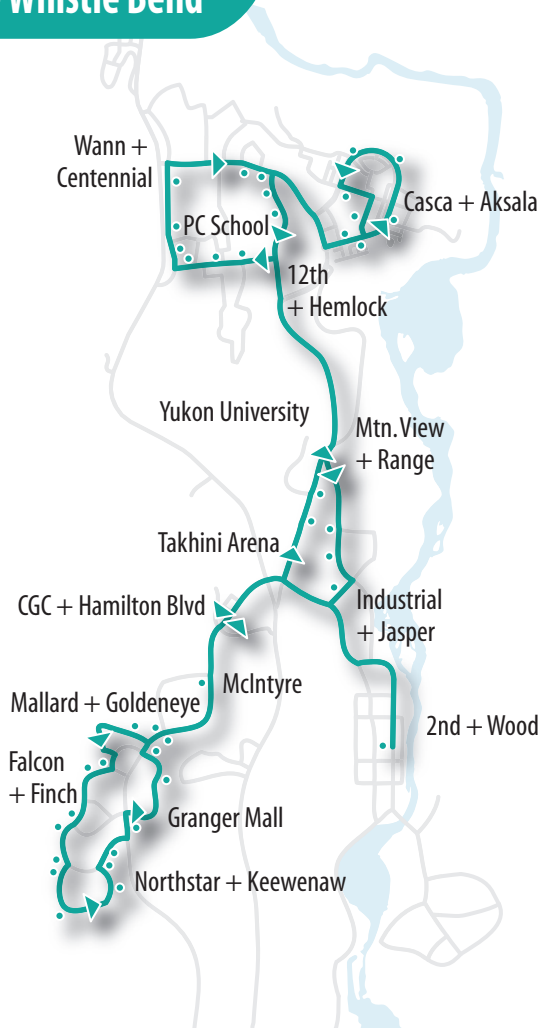

Route 6 Ingram – Granger – Porter Creek – Whistle Bend

Route 6 Ingram - Granger

Regular Bus Schedule

	Weekdays	Weekends
southbound	every hour from	no service
Industrial + Jasper	6:27 am to 8:27 pm	
CGC + Hamilton	6:31 am to 8:31 pm	
Mallard + Goldeneye	6:36 am to 8:36 pm	
Falcon + Finch	6:39 am to 8:39 pm	
Northstar + Keewenaw	6:42 am to 8:42 pm	
Granger Mall	6:46 am to 8:46 pm	
CGC + Hamilton	6:50 am to 8:50 pm	
Takhini Arena	6:55 am to 8:55 pm	

Route 6 Porter Creek - Whistle Bend

Regular Bus Schedule

	Weekdays
northbound	every hour from
Takhini Arena	6:55 am to 8:55 pm
Mtn. View + Range	6:58 am to 8:58 pm
12th + Hemlock	7:01 am to 9:01 pm
Centennial + Wann	7:04 am to 9:04 pm
Casca + Aksala	7:10 am to 9:10 pm
Whistle Bend Place	7:15 am to 9:15 pm
P.C. School	7:21 am to 9:21 pm
Mtn. View + Range	7:24 am to 9:24 pm
Industrial + Jasper	7:27 am to 8:27 pm**
2nd + Wood	09:30 PM

From 2nd + Wood to Whistle Bend the 10:20 pm bus is drop-off only.

*Route 6 runs a regular once-an-hour schedule weekdays only.

**Route 6 does not run on the weekend – please see Route 7

** Last service to Industrial + Jasper is 8:27 pm.