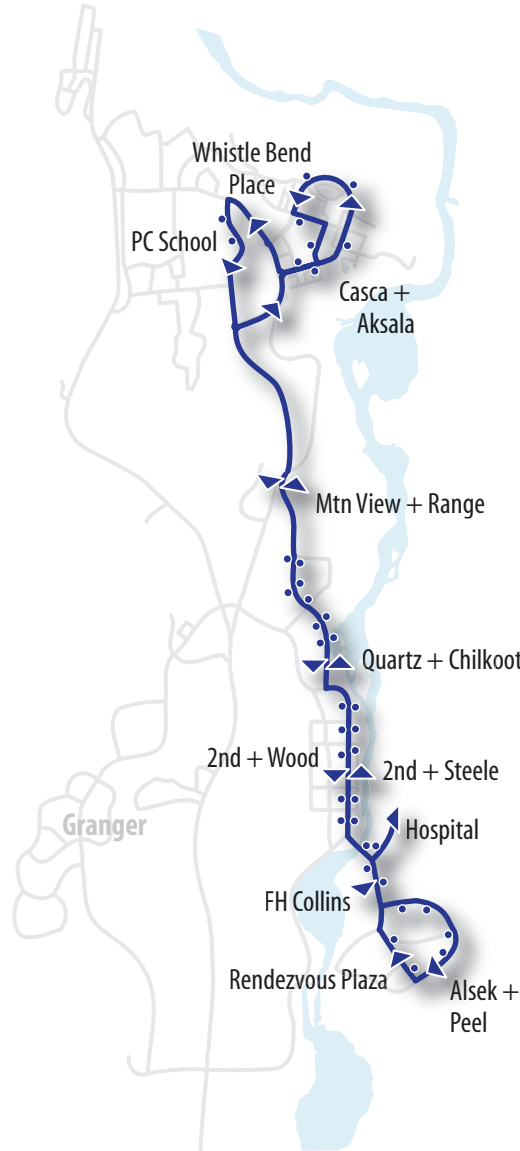

# Route 7 Whistle Bend – Riverdale North

## Route 7 Whistle Bend

## Route 7 Riverdale North

#### Weekends All Day

Direction	Frequency
southbound	every hour from
2nd + Wood	8:20 am to 6:20 pm
FH Collins	8:23 am to 6:23 pm
Alsek + Peel	8:26 am to 6:26 pm
Rendezvous Plaza	8:27 am to 6:27 pm
Hospital	8:30 am to 6:30 pm
2nd + Steele	8:40 am to 6:40 pm