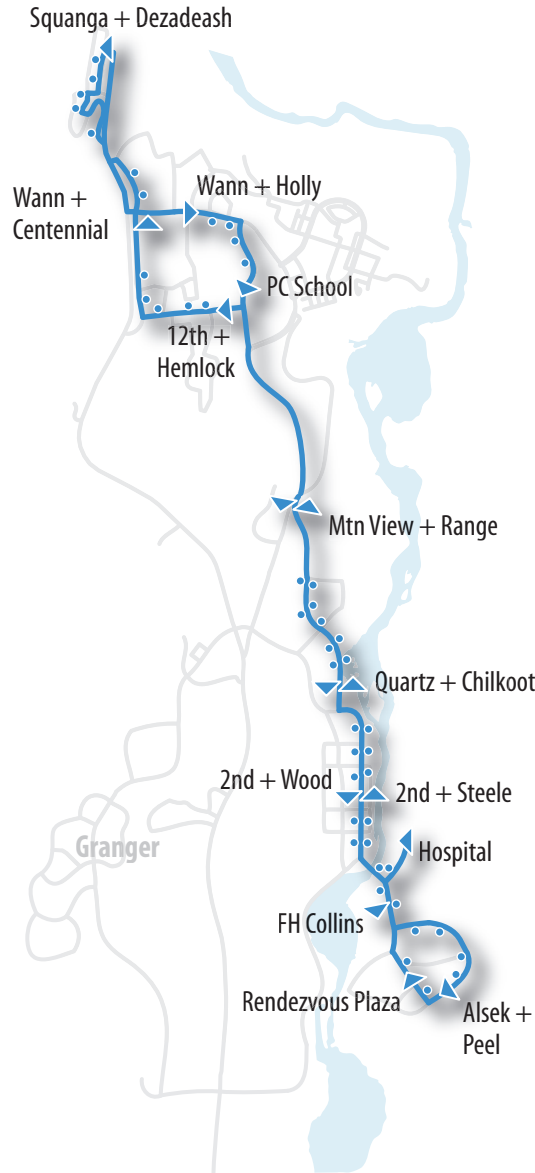

Route 1 Riverdale North – Porter Creek Express

Route 1 Porter Creek Express

Regular Bus Schedule

	Weekdays	Weekends
northbound	every hour from	weekends – See Route 7
2nd + Steele	6:40 am to 6:40 pm	
Quartz + Chilkoat	6:43 am to 6:43 pm	
Mtn View + Range	6:46 am to 6:46 pm	
12th + Hemlock	6:48 am to 6:48 pm	
Wann + Centennial	6:52 am to 6:52 pm	
Squanga + Dezadeash	6:55 am to 6:55 pm	
Wann + Holly	7:00 am to 7:00 pm	
PC School	7:03 am to 7:03 pm	
Mtn View + Range	7:06 am to 7:06 pm	
Quartz + Chilkoat	7:09 am to 7:09 pm	
2nd + Wood	7:12 am to 7:12 pm	

Route 1 Riverdale North

Regular Bus Schedule

	Weekdays	Weekends
southbound	every hour from	weekends – See Route 7
2nd + Wood	6:20 am to 6:20 pm	
FH Collins	6:23 am to 6:23 pm	
Alsek + Peel	6:26 am to 6:26 pm	
Rendezvous Plaza	6:27 am to 6:27 pm	
Hospital	6:30 am to 6:30 pm	
2nd + Steele	6:32 am to 6:32 pm	

* Route 1 runs a regular once-an-hour schedule weekdays only.
 Route 1 does not run on the weekend.