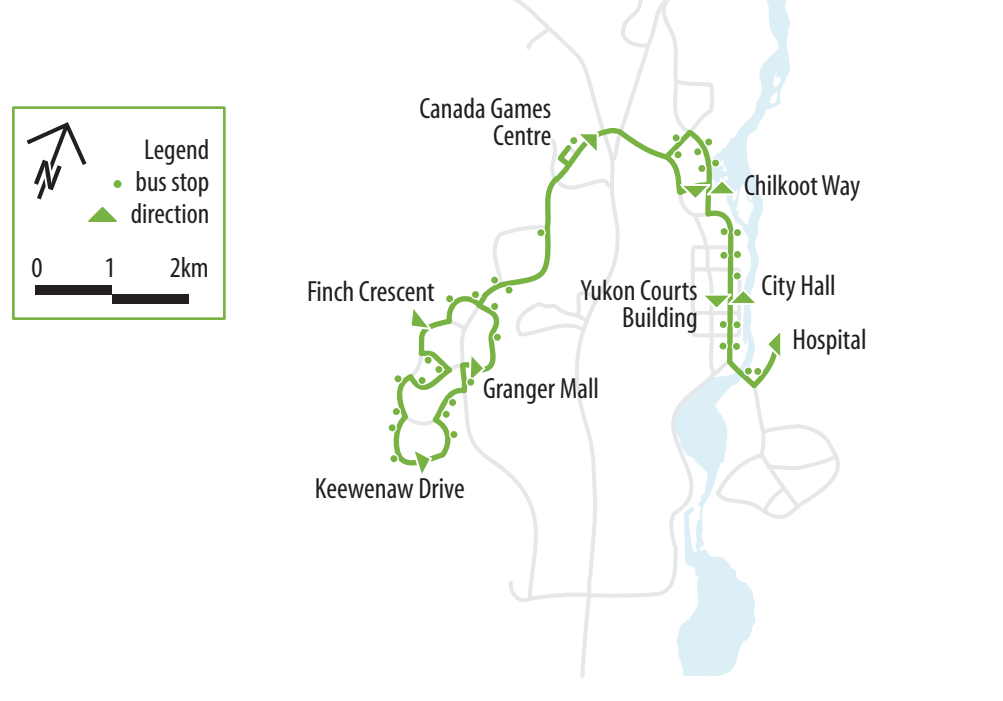

Need to get in touch with us?
 Transit Services: 867-668-8396
 Handy bus services: 867-668-8394
 Lost and found: 867-668-8396
whitehorse.ca/transit

Route: Riverdale Loop

Regular Bus Schedule		
	Weekdays	Weekends
southbound	every hour from	every hour from
Yukon Courts Building	7:00 am to 9:30 pm	7:00 am to 7:30 pm
FH Collins Secondary School	7:03 am to 9:33 pm	7:03 am to 7:33 pm
Klondike Road	7:06 am to 9:36 pm	7:06 am to 7:36 pm
Green Crescent	7:09 am to 9:39 pm	7:09 am to 7:39 pm
Mercier Secondary School	7:12 am to 9:42 pm	7:12 am to 7:42 pm
Whitehorse General Hospital	7:16 am to 9:46 pm	7:16 am to 7:46 pm
City Hall	7:20 am to 9:50 pm	7:20 am to 7:50 pm

* All drop-offs will be at 10:15 pm from City Hall and Yukon Courts Building.

No Riverdale Loop:
 Weekdays – 11:30am, 1:30pm, 7:30pm
 Weekends – 9:30am, 11:30am, 1:30pm, 4:30pm

Route 2: Copper Ridge, & Granger

* All drop-offs will be at 10:15 pm from City Hall and Yukon Courts Building.

** Extra weekday service (August to June):
 City Hall 7:35 am - 8:35 am
 Yukon Courts 3:20 pm - 4:20 pm

Route 3: Riverdale North, McIntyre, & Hillcrest