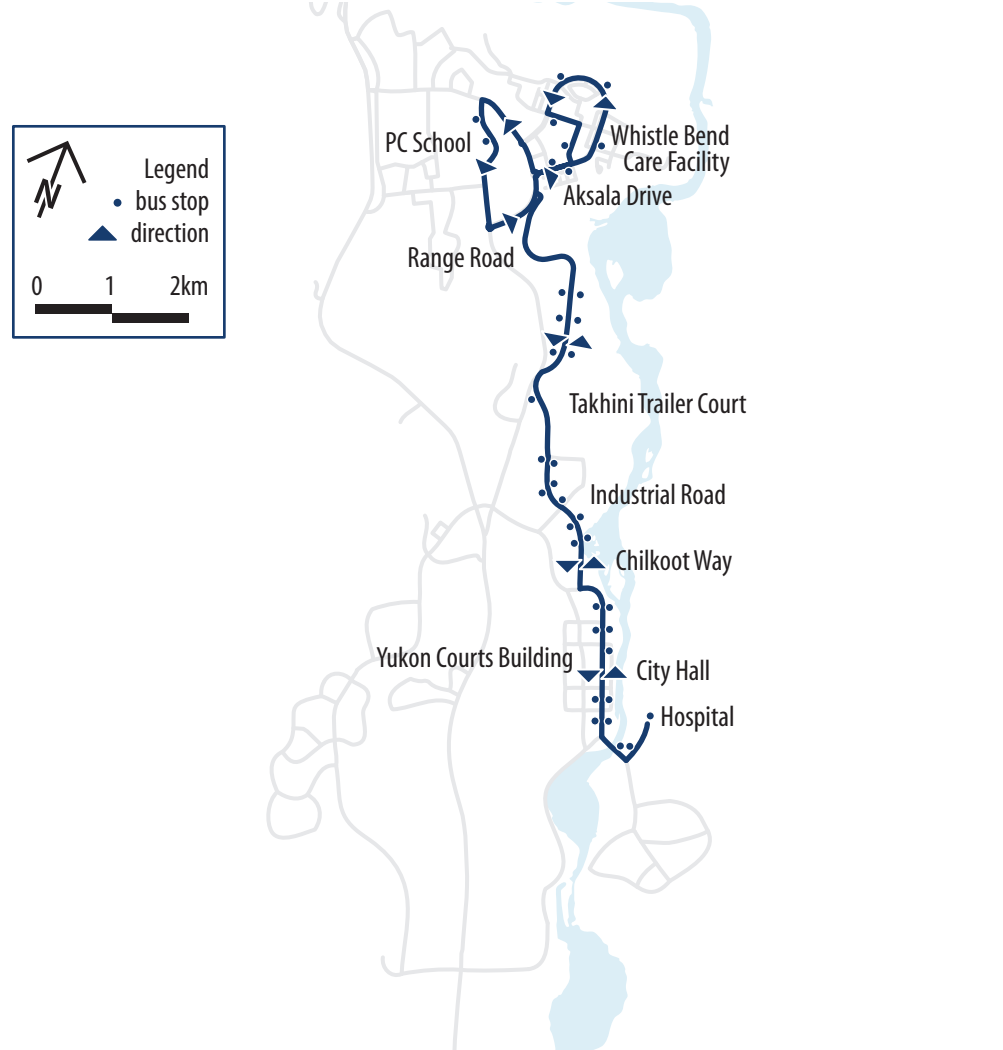

Route 401: Whistle Bend East

Regular Bus Schedule		
	Weekdays	Weekends
northbound	every hour from	every hour from
City Hall	6:50 am to 8:50 pm	6:50 am to 6:50 pm
Chilkoote Way (NB)	6:53 am to 8:53 pm	6:53 am to 6:53 pm
Industrial Road (NB)	6:54 am to 8:54 pm	6:54 am to 6:54 pm
Takhini Trailer Court	6:58 am to 8:58 pm	6:58 am to 6:58 pm
Aksala Drive	7:03 am to 9:03 pm	7:03 am to 7:03 pm
Whistle Bend Care Facility	7:09 am to 9:09 pm	7:09 am to 7:09 pm
Porter Creek School	7:15 am to 9:15 pm	7:15 am to 7:15 pm
Range Road	7:22 am to 9:22 pm	7:22 am to 7:22 pm
Industrial Road (SB)	7:25 am to 9:25 pm	7:25 am to 7:25 pm
Chilkoote Way (SB)	7:26 am to 9:26 pm	7:26 am to 7:26 pm
Yukon Courts Building	7:30 am to 9:30 pm	7:30 am to 7:30 pm
Whitehorse General Hospital	7:36 am to 9:36 pm	7:36 am to 7:36 pm
City Hall	7:40 am to 9:40 pm	7:40 am to 7:40 pm

* All drop-offs will be at 10:15 pm from City Hall and Yukon Courts Building.