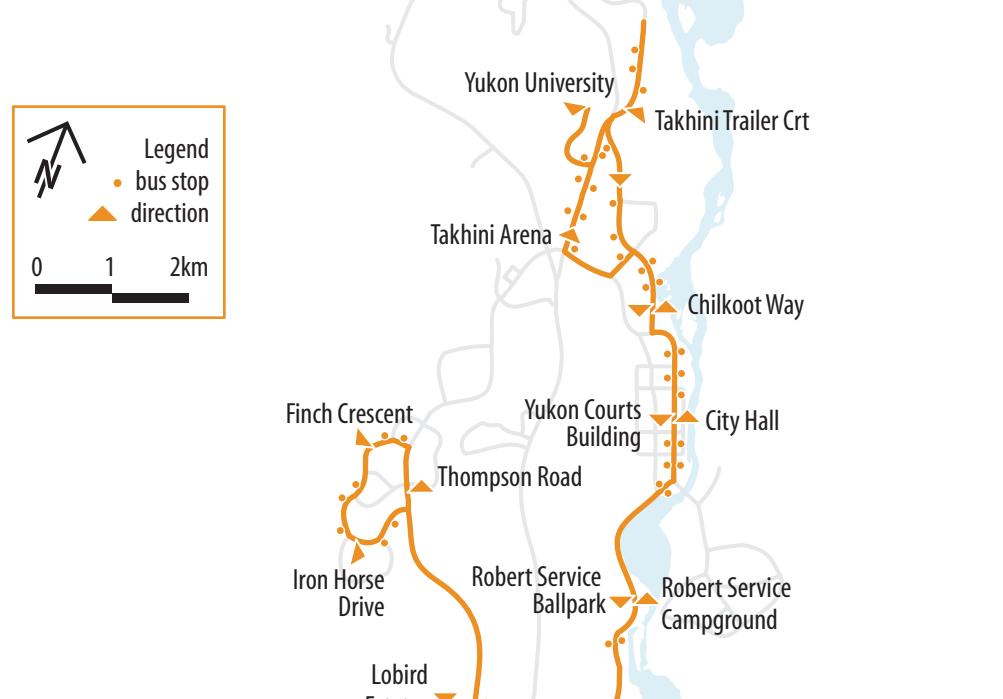

* All drop-offs will be at 10:15 pm from City Hall and Yukon Courts Building.

No Riverdale Loop:
 Weekdays – 11:30am, 1:30pm, 7:30pm
 Weekends – 9:30am, 11:30am, 1:30pm, 4:30pm

Route 2: Copper Ridge, & Granger

* All drop-offs will be at 10:15 pm from City Hall and Yukon Courts Building.

** Extra weekday service (August to June):
 City Hall 7:35 am - 8:35 am
 Yukon Courts 3:20 pm - 4:20 pm

Route 3: Riverdale North, McIntyre, & Hillcrest

* All drop-offs will be at 10:15 pm from City Hall and Yukon Courts Building.

Route 5: Takhini, Lobird, & Copper Ridge

Regular Bus Schedule		
	Weekdays	Weekends
northbound	every hour from	every hour from
City Hall	6:40 am to 8:40 pm	6:40 am to 6:40 pm
Chilkoote Way	6:43 am to 8:43 pm	6:43 am to 6:43 pm
Takhini Arena	6:47 am to 8:47 pm	6:47 am to 6:47 pm
Yukon University	6:52 am to 8:52 pm	6:52 am to 6:52 pm
Takhini Trailer Court	6:55 am to 8:55 pm	6:55 am to 6:55 pm
Chilkoote Way	7:01 am to 9:01 pm	7:01 am to 7:01 pm
Yukon Courts Building	7:06 am to 9:06 pm	7:06 am to 7:06 pm
Robert Service Ballpark	7:09 am to 9:09 pm	7:09 am to 7:09 pm
Lobird Roundabout	7:14 am to 9:14 pm	7:14 am to 7:14 pm
Thompson Road	7:18 am to 9:18 pm	7:18 am to 7:18 pm
Finch Crescent	7:20 am to 9:20 pm	7:20 am to 7:20 pm
Iron Horse Drive	7:22 am to 9:22 pm	7:22 am to 7:22 pm
Lobird Estates	7:27 am to 9:27 pm	7:27 am to 7:27 pm
Robert Service Campground	7:32 am to 9:32 pm	7:32 am to 7:32 pm
City Hall	7:35 am to 9:35 pm	7:35 am to 7:35 pm