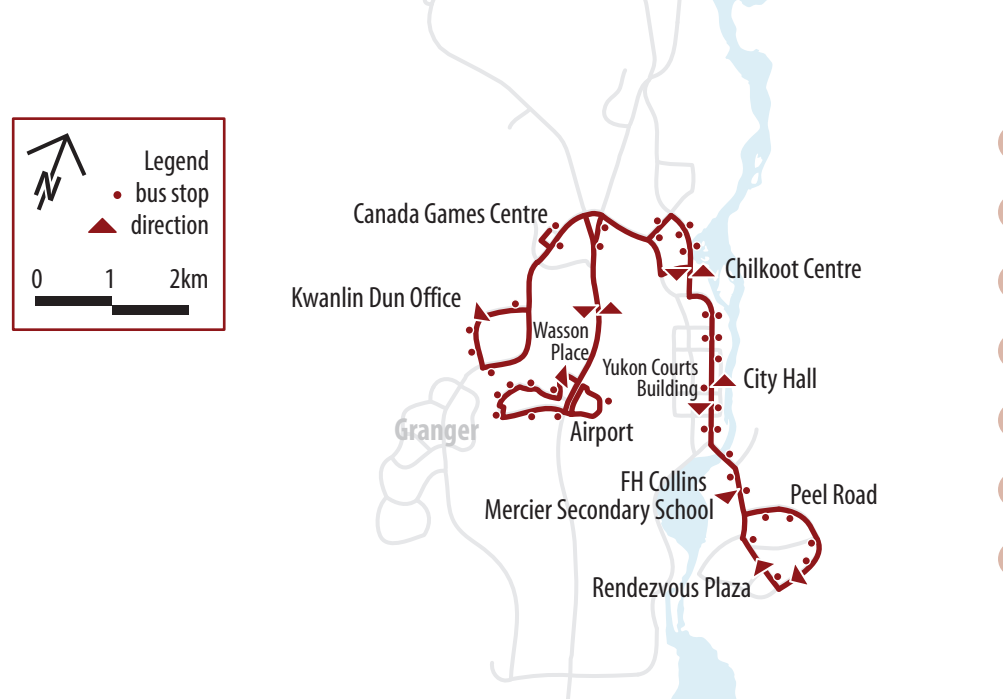

* All drop-offs will be at 10:15 pm from City Hall and Yukon Courts Building.

No Riverdale Loop:
 Weekdays – 11:30am, 1:30pm, 7:30pm
 Weekends – 9:30am, 11:30am, 1:30pm, 4:30pm

Route 2: Copper Ridge, & Granger

Regular Bus Schedule		
	Weekdays	Weekends
southbound	every hour from	every hour from
City Hall	7:05 am to 9:05 pm	7:05 am to 7:05 pm
Chilkoote Way	7:08 am to 9:08 pm	7:08 am to 7:08 pm
Canada Games Centre	7:15 am to 9:15 pm	7:15 am to 7:15 pm
Finch Crescent	7:22 am to 9:22 pm	7:22 am to 7:22 pm
Copper Ridge Place	7:24 am to 9:24 pm	7:24 am to 7:24 pm
Keewenaw Drive	7:30 am to 9:30 pm	7:30 am to 7:30 pm
Granger Mall	7:35 am to 9:35 pm	7:35 am to 7:35 pm
Valley View Walkway	7:40 am to 9:40 pm	7:40 am to 7:40 pm
Chilkoote Centre	7:45 am to 9:45 pm	7:45 am to 7:45 pm
Yukon Courts Building	7:50 am to 9:50 pm	7:50 am to 7:50 pm
Whitehorse General Hospital	7:55 am to 9:55 pm	7:55 am to 7:55 pm
City Hall	7:59 am to 9:59 pm	7:59 am to 7:59 pm

* All drop-offs will be at 10:15 pm from City Hall and Yukon Courts Building.

** Extra weekday service (August to June):
 City Hall 7:35 am - 8:35 am
 Yukon Courts 3:20 pm - 4:20 pm

Route 3: Riverdale North, McIntyre, & Hillcrest

To connect with Downtown Drop-off Service, last University pick-up is 10pm.

* All drop-offs will be at 10:15 pm from City Hall and Yukon Courts Building.

Token Transit

Buy tickets and passes from anywhere!