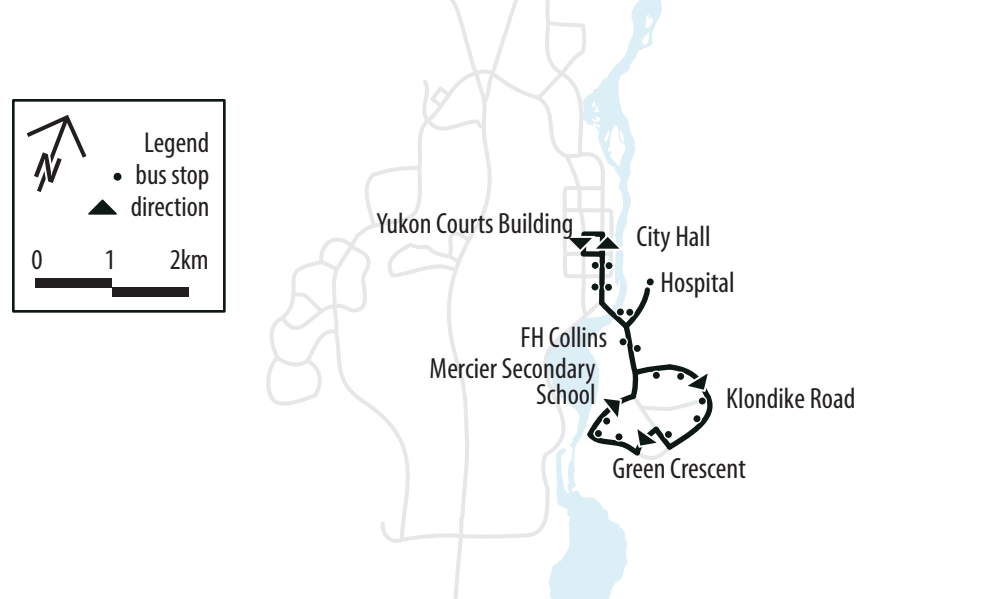

Need to get in touch with us?
 Transit Services: 867-668-8396
 Handy bus services: 867-668-8394
 Lost and found: 867-668-8396
whitehorse.ca/transit

Route: Riverdale Loop

Regular Bus Schedule		
	Weekdays	Weekends
southbound	every hour from	every hour from
Yukon Courts Building	7:00 am to 9:30 pm	7:00 am to 7:30 pm
FH Collins Secondary School	7:03 am to 9:33 pm	7:03 am to 7:33 pm
Klondike Road	7:06 am to 9:36 pm	7:06 am to 7:36 pm
Green Crescent	7:09 am to 9:39 pm	7:09 am to 7:39 pm
Mercier Secondary School	7:12 am to 9:42 pm	7:12 am to 7:42 pm
Whitehorse General Hospital	7:16 am to 9:46 pm	7:16 am to 7:46 pm
City Hall	7:20 am to 9:50 pm	7:20 am to 7:50 pm

* All drop-offs will be at 10:15 pm from City Hall and Yukon Courts Building.

No Riverdale Loop:
 Weekdays – 11:30am, 1:30pm, 7:30pm
 Weekends – 9:30am, 11:30am, 1:30pm, 4:30pm

Route 2: Copper Ridge, & Granger

* All drop-offs will be at 10:15 pm from City Hall and Yukon Courts Building.

** Extra weekday service (August to June):
 City Hall 7:35 am - 8:35 am
 Yukon Courts 3:20 pm - 4:20 pm

Route 3: Riverdale North, McIntyre, & Hillcrest