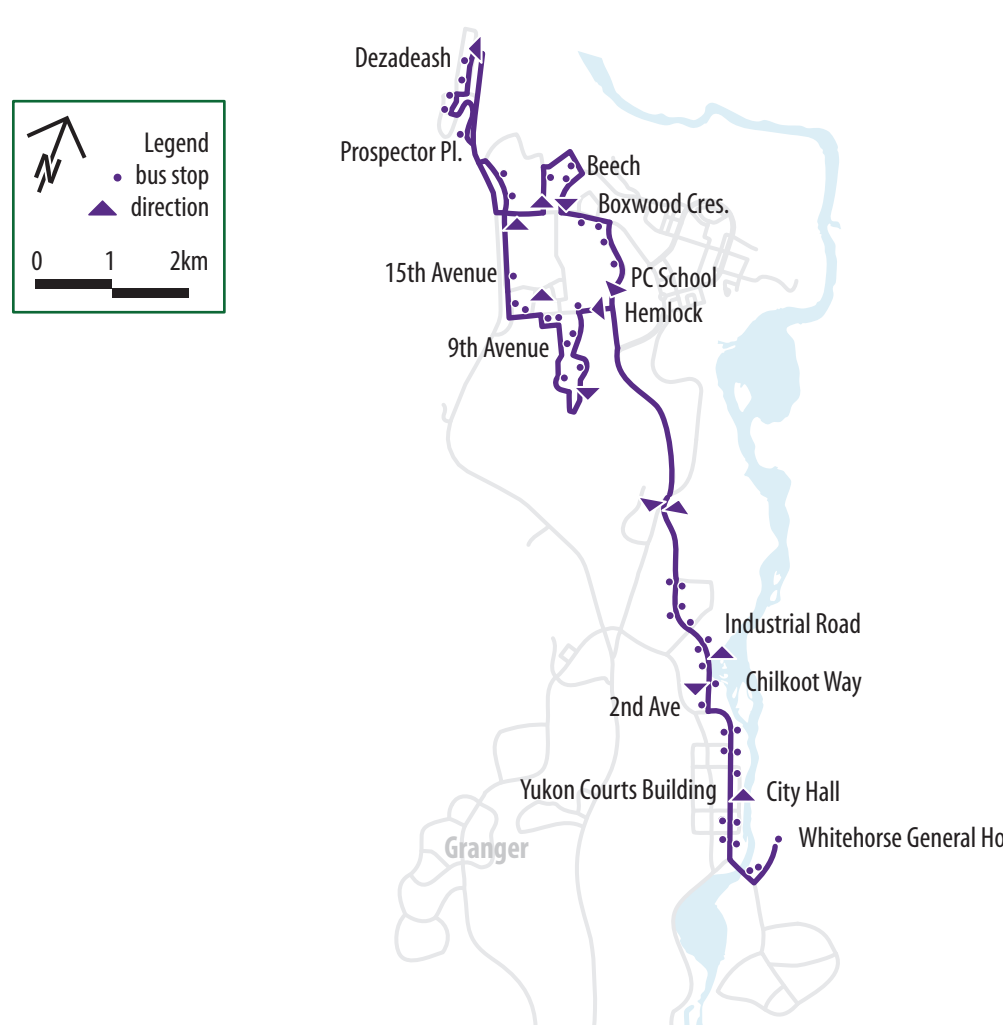

To connect with Downtown Drop-off Service, last University pick-up is 10pm.

* All drop-offs will be at 10:15 pm from City Hall and Yukon Courts Building.

Route 201: Porter Creek East

Regular Bus Schedule		
	Weekdays	Weekends
northbound	every hour from	every hour from
City Hall	6:45 am to 8:45 pm	6:40 am to 6:40 pm
Chilkoote Way	6:49 am to 8:49 pm	6:45 am to 6:45 pm
Industrial Road	6:51 am to 8:51 pm	6:48 am to 6:48 pm
Hemlock Street	6:56 am to 8:56 pm	6:52 am to 6:52 pm
9th Avenue	7:00 am to 9:00 pm	6:54 am to 6:54 pm
15th Avenue	7:03 am to 9:03 pm	6:56 am to 6:56 pm
Dezadeash Road	7:08 am to 9:08 pm	7:00 am to 7:00 pm
Prospector Place	7:11 am to 9:11 pm	7:04 am to 7:04 pm
Beech Street	7:16 am to 9:16 pm	7:12 am to 7:12 pm
Boxwood Crescent	7:18 am to 9:18 pm	7:15 am to 7:15 pm
Porter Creek School	7:21 am to 9:21 pm	7:18 am to 7:18 pm
Industrial Road	7:26 am to 9:26 pm	7:23 am to 7:23 pm
2nd Avenue	7:28 am to 9:28 pm	7:26 am to 7:26 pm
Yukon Courts Building	7:32 am to 9:32 pm	7:32 am to 7:32 pm
Whitehorse General Hospital	7:37 am to 9:37 pm	7:35 am to 7:35 pm
City Hall	7:40 am to 9:40 pm	7:40 am to 7:40 pm