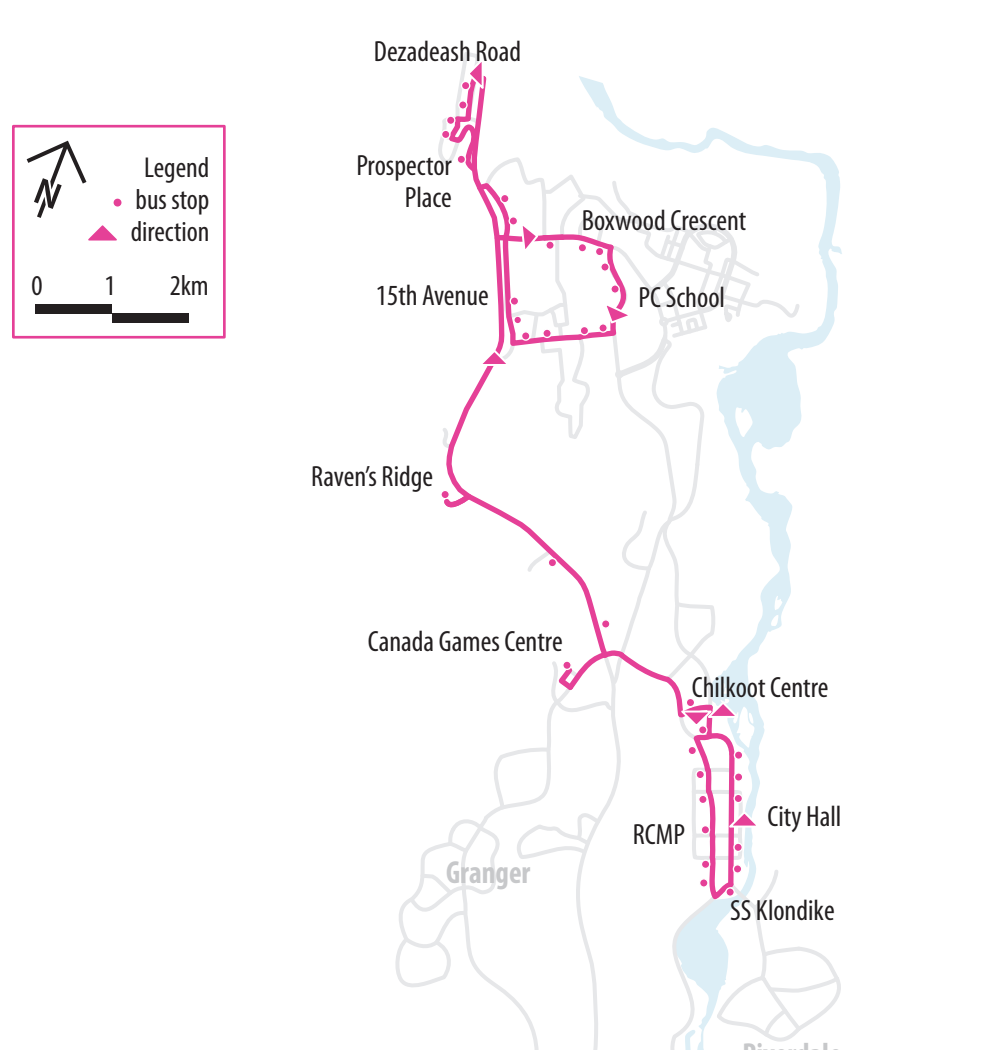

Route 202: Porter Creek West

Regular Bus Schedule		
	Weekdays	Weekends
northbound	every hour from	every hour from
Canada Games Centre	7:05 am to 9:05 pm	7:05 am to 7:05 pm
Boxwood Crescent	7:14 am to 9:14 pm	7:14 am to 7:14 pm
Porter Creek School	7:18 am to 9:18 pm	7:18 am to 7:18 pm
15th Avenue	7:21 am to 9:21 pm	7:21 am to 7:21 pm
Dezadeash Road	7:26 am to 9:26 pm	7:26 am to 7:26 pm
Prospector Place	7:30 am to 9:30 pm	7:30 am to 7:30 pm
Kopper King	7:35 am to 9:35 pm	7:35 am to 7:35 pm
Canada Games Centre	7:38 am to 9:38 pm	7:38 am to 7:38 pm
Chilkoote Centre	7:44 am to 9:44 pm	7:44 am to 7:44 pm
RCMP Headquarters	7:48 am to 9:48 pm	7:48 am to 7:48 pm
SS Klondike	7:50 am to 9:50 pm	7:50 am to 7:50 pm
City Hall	7:53 am to 9:53 pm	7:53 am to 7:53 pm
Chilkoote Centre	7:57 am to 9:57 pm	7:57 am to 7:57 pm
Canada Games Centre	8:00 am to 10:00 pm	8:00 am to 8:00 pm

* All drop-offs will be at 10:15 pm from City Hall and Yukon Courts Building.