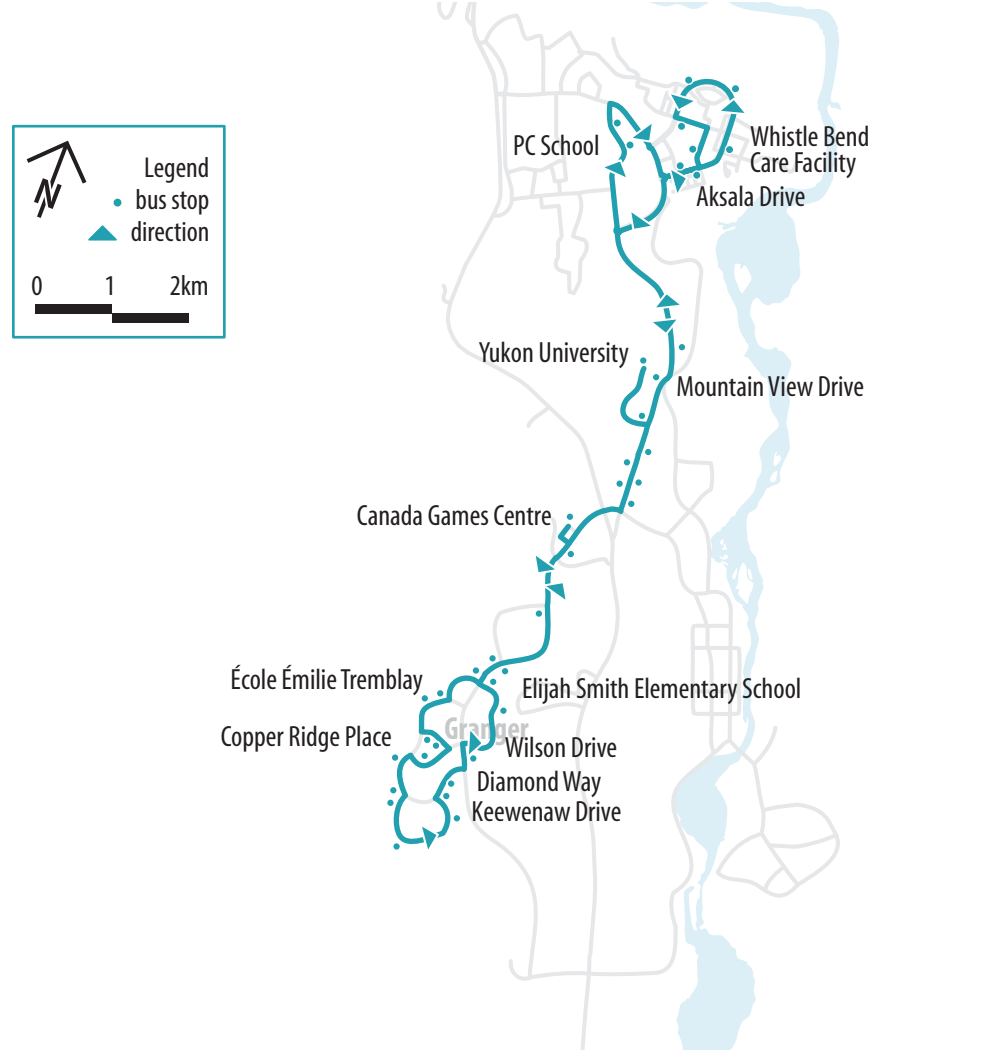

* All drop-offs will be at 10:15 pm from City Hall and Yukon Courts Building.

Route 402: Whistle Bend West

Regular Bus Schedule		
	Weekdays	Weekends
northbound	every hour from	every hour from
Canada Games Centre	6:45 am to 8:45 pm	6:45 am to 6:45 pm
Ptarmigan Place	6:50 am to 8:50 pm	6:50 am to 6:50 pm
Copper Ridge Place	6:55 am to 8:55 pm	6:55 am to 6:55 pm
Keewenaw Drive	6:58 am to 8:58 pm	6:58 am to 6:58 pm
Diamond Way	7:00 am to 9:00 pm	7:00 am to 7:00 pm
Wilson Drive	7:02 am to 9:02 pm	7:02 am to 7:02 pm
Elijah Smith Elementary School	7:06 am to 9:06 pm	7:06 am to 7:06 pm
Canada Games Centre	7:07 am to 9:07 pm	7:07 am to 7:07 pm
Yukon University	7:12 am to 9:12 pm	7:12 am to 7:12 pm
Porter Creek School	7:17 am to 9:17 pm	7:17 am to 7:17 pm
Aksala Drive	7:24 am to 9:24 pm	7:24 am to 7:24 pm
Whistle Bend Care Facility	7:29 am to 9:29 pm	7:29 am to 7:29 pm
Mountain View Drive	7:32 am to 9:32 pm	7:32 am to 7:32 pm
Yukon University	7:35 am to 9:35 pm	7:35 am to 7:35 pm
Canada Games Centre	7:40 am to 9:40 pm	7:40 am to 7:40 pm

To connect with Downtown Drop-off Service, last University pick-up is 10pm.

* All drop-offs will be at 10:15 pm from City Hall and Yukon Courts Building.

Token Transit

Buy tickets and passes from anywhere!