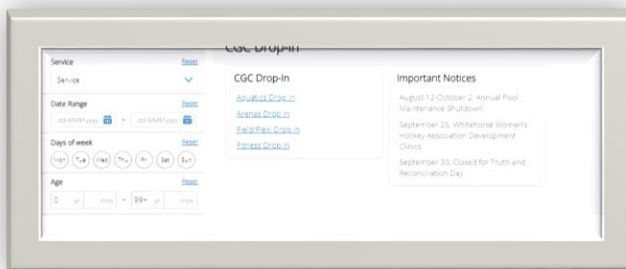

Whitehorse.ca/play

Your online access to Parks and Recreation Services!

How to navigate online drop in

IMPORTANT NOTICES

Will remind you of upcoming closures and events that may affect the drop in schedule

CALENDARS

There are 4 calendars to choose from;

- Aquatics Drop In
- Arenas Drop In
- Recreation Drop In
- Fitness Drop In

Once you have clicked on a calendar, you will see events for that area for today.

When you hover over the ⓘ you will see information about the drop in

To navigate back to a different calendar, click the back button.

FILTERS

- To open filter on mobile phone, click the blue icon on the top right
- SERVICE is the drop in activity name.
 - If you are filtering by service, always include 'booked event' and 'maintenance' as well as the activity you are searching for so that you can see when there are closures or events that may affect the drop in schedule
- DATE
 - To look at a date in the future, filter the end date first
- DAY OF THE WEEK
- AGE