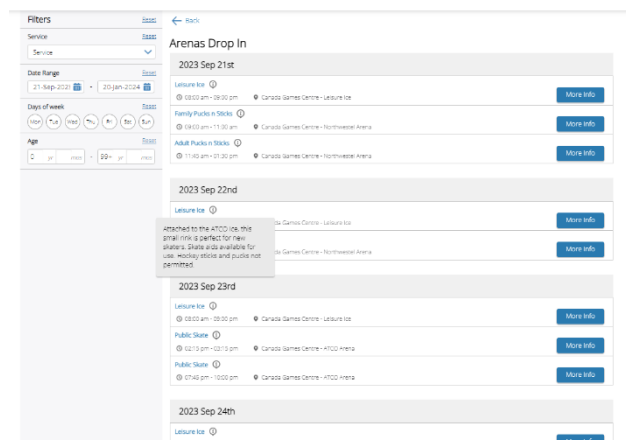

Whitehorse.ca/play

Your online access to Parks and Recreation Services!

How to navigate online drop in

IMPORTANT NOTICES

Will remind you of upcoming closures and events that may affect the drop in schedule

CALENDARS

There are 4 calendars to choose from;

- Aquatics Drop In
- Arenas Drop In
- Recreation Drop In
- Fitness Drop In

Once you have clicked on a calendar, you will see events for that area for today.

When you hover over the ⓘ you will see information about the drop in

To navigate back to a different calendar, click the back button.

FILTERS

- To open filter on mobile phone, click the blue icon on the top right
- SERVICE is the drop in activity name.
 - If you are filtering by service, always include 'booked event' and 'maintenance' as well as the activity you are searching for so that you can see when there are closures or events that may affect the drop in schedule
- DATE
 - To look at a date in the future, filter the end date first
- DAY OF THE WEEK
- AGE