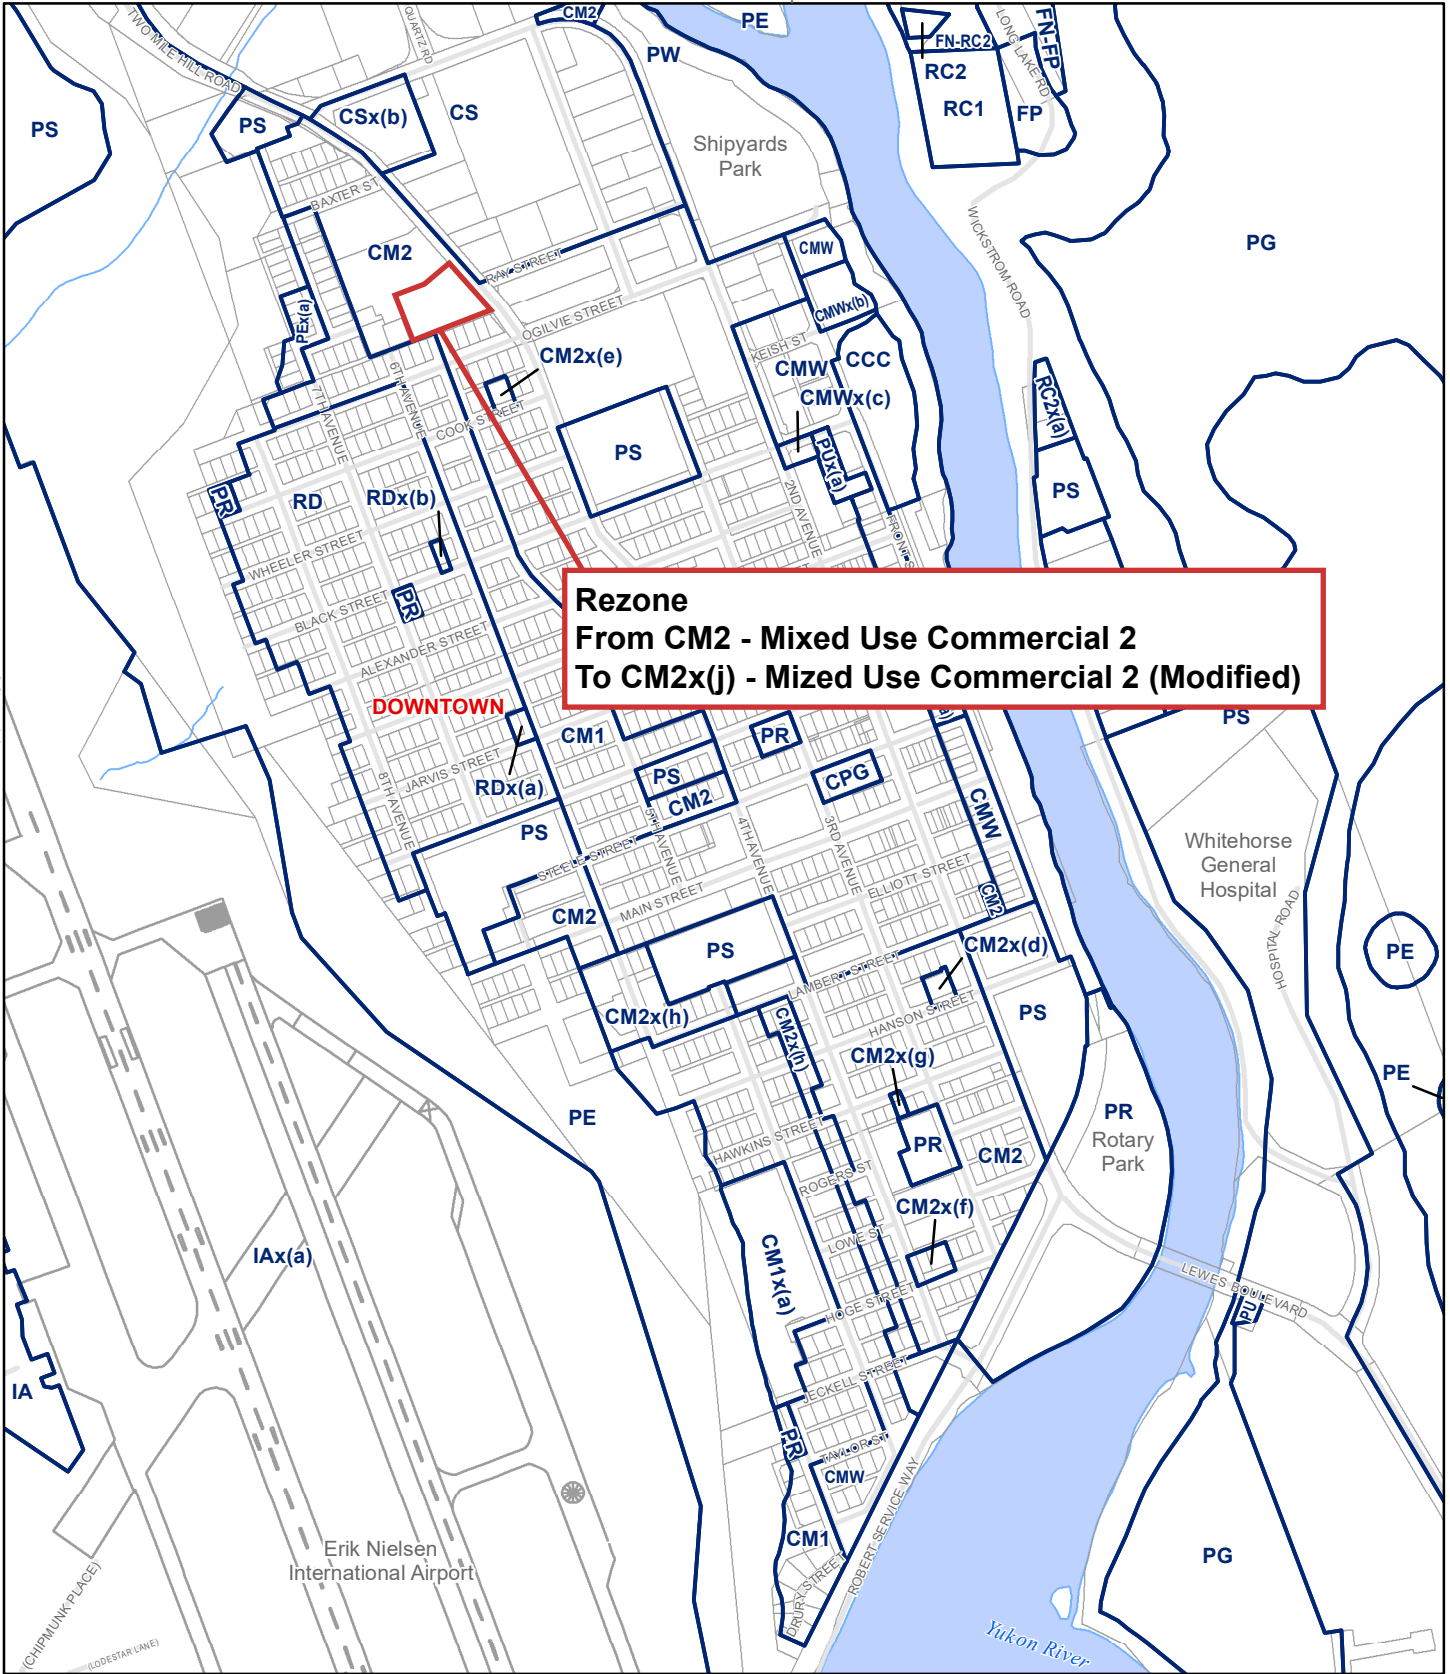

Map 11

Map 14

Map 18

Map 16

Where a letter appears in brackets following a zoning designation, e.g. RSx(a), the letter corresponds to the 'special restrictions' subsection for that zone.

Consolidation date:
June 15, 2023

Projection: NAD 1983 UTM Zone 8