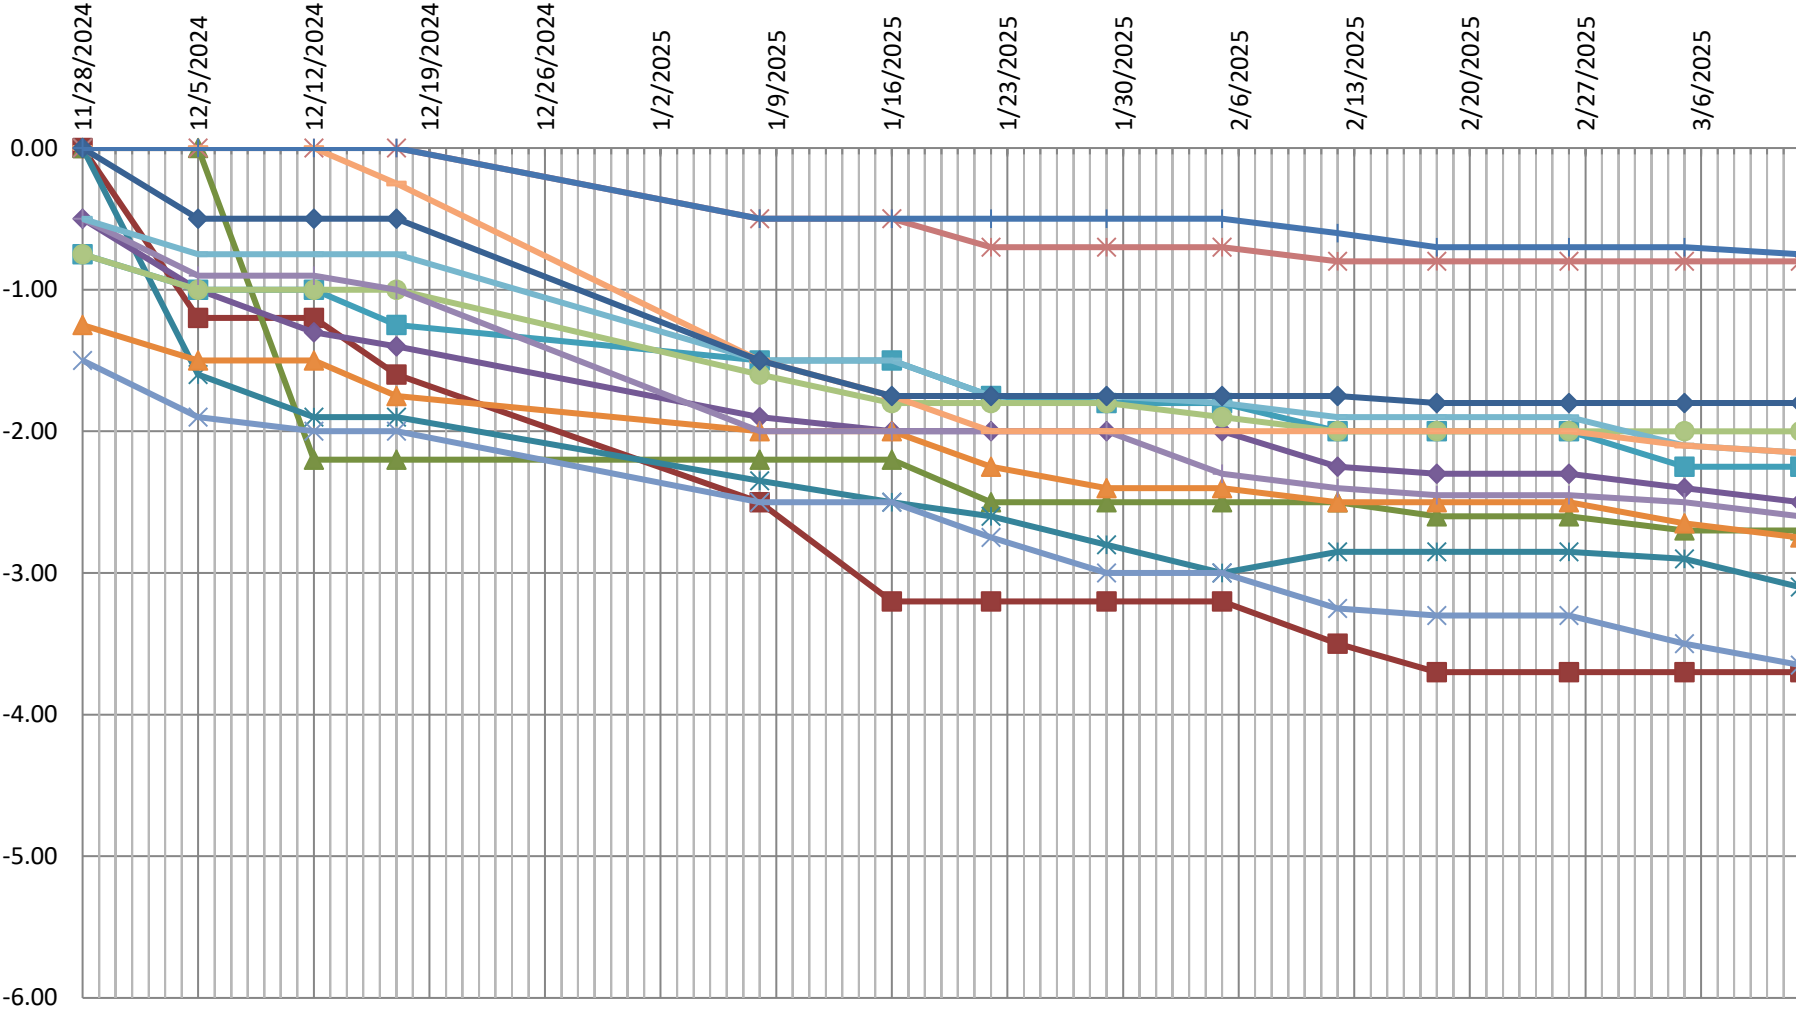

2024-2025

- Strickland Road
- ▲ Strickland Blvd
- * Azure RD
- ◆ 39 Eldorado Rd
- Copper Ridge
- ▲ Elm St and 12 Ave
- * Larch & Redwood
- * 6 th & Drury
- McIntyre Pumphouse
- ◆ Titanium Way
- Tamarack
- Granger Booster
- ◆ Hyland
- * Livingstone Sewer Force Main