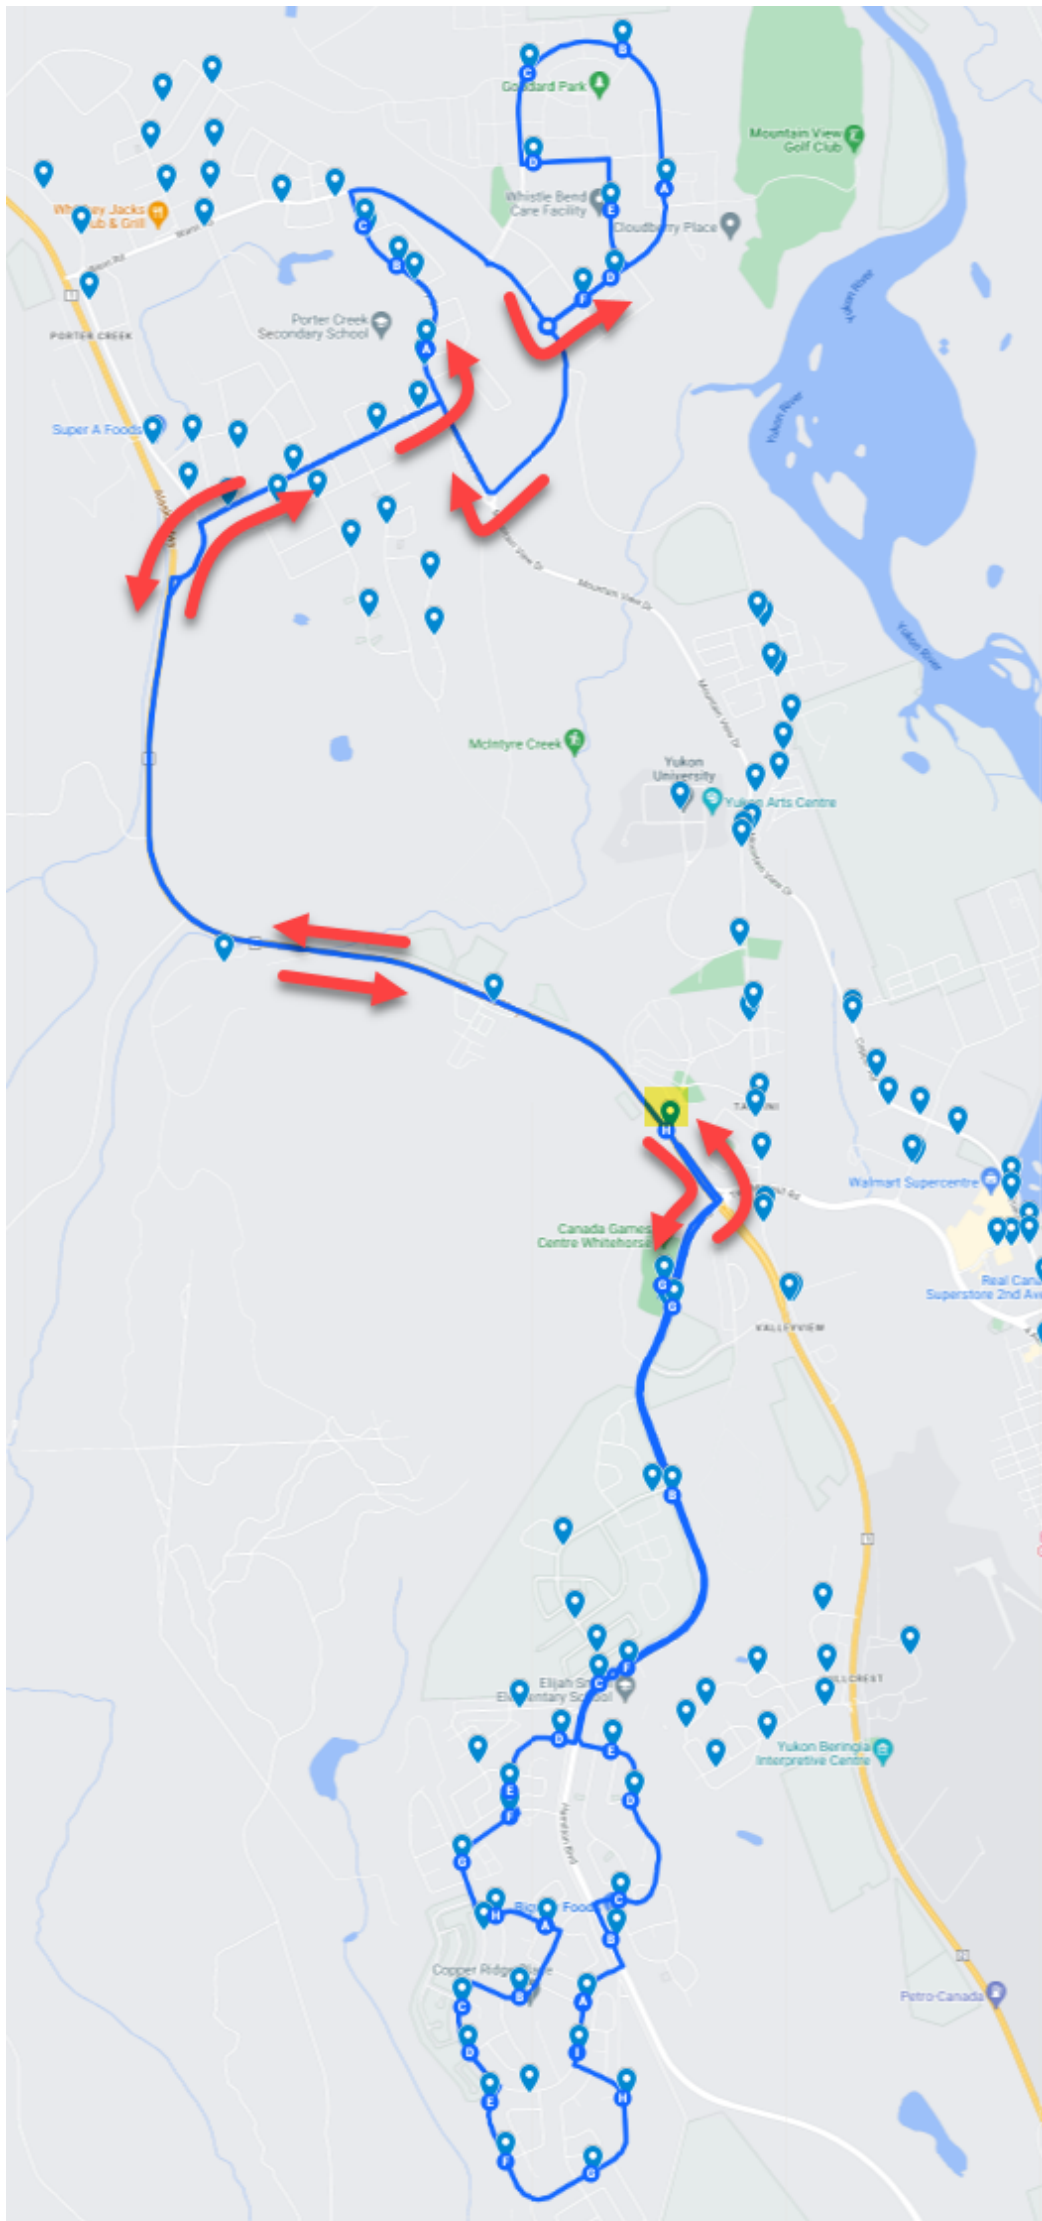

Changes in effect Saturday, May 11
Route 402 WBW (NB) – Takhini Construction Detour

Schedule changes in effect Saturday, May 11

Please note: Transit hours for weekend service are from 6:30 am to 8 pm

Order	Stop Name	S-00	S-14
1	Canada Games Centre	6:45 AM	8:45 PM
2	Hamilton Boulevard & McIntyre Drive (SB)		
3	Heron Drive & Ptarmigan Place	6:50 AM	8:50 PM
4	Heron Drive & Sandpiper Drive		
5	Falcon Drive & Heron Drive	6:52 AM	8:52 PM
6	Falcon Drive & Finch Crescent		
7	Emerald Trail & Moonstone Lane		
8	Emerald Trail & Zircon Lane		
9	Copper Ridge Place	6:55 AM	8:55 PM
10	Falcon Drive & Aquamarine Place		
11	Falcon Drive & Ruby Lane		
12	North Star Drive & Falcon Drive		
13	North Star Drive & Iron Horse Drive		
14	North Star Drive & Keewenaw Drive	6:58 AM	8:58 PM
15	North Star Drive & Grafter Place		
16	Falcon Drive & North Star Drive		
17	Falcon Drive & Diamond Way	7:00 AM	9:00 PM
18	Hamilton Boulevard & Thompson Road		
19	Thompson Road & Wilson Drive	7:02 AM	9:02 PM
20	Thompson Road & Turner Crescent		
21	Thompson Road & Bowen Place		
22	Hamilton Boulevard & McIntyre Drive (NB)	7:06 AM	9:06 PM
23	Hamilton Boulevard & Valley View Walkway	7:07 AM	9:07 PM
24	Alaska Highway & Two Mile Hill Road		
25	Porter Creek School (NB)	7:17 AM	9:17 PM
26	Hickory Street & Chestnut Place (NB)		
27	Hickory Street & Evergreen Crescent (NB)		
28	Casca Blvd & Aksala Drive	7:24 AM	9:24 PM
29	Casca Blvd & Skookum Drive		
30	Casca Blvd & Sybil Circle		
31	Casca Blvd & Leota Street		
32	Keno Way & Casca Blvd		
33	Whistle Bend Care Facility	7:29 AM	9:29 PM
34	Casca Blvd & Tarahne Way		
35	Canada Games Centre	7:40 AM	9:40 PM

Transit Services Added

- Alaska Highway & Two Mile Hill Road
- Heron Drive & Ptarmigan Place
- Heron Drive & Sandpiper Drive

Transit Stops Removed

Range Point

- Mountain View Drive & Range Road (NB)

Takhini